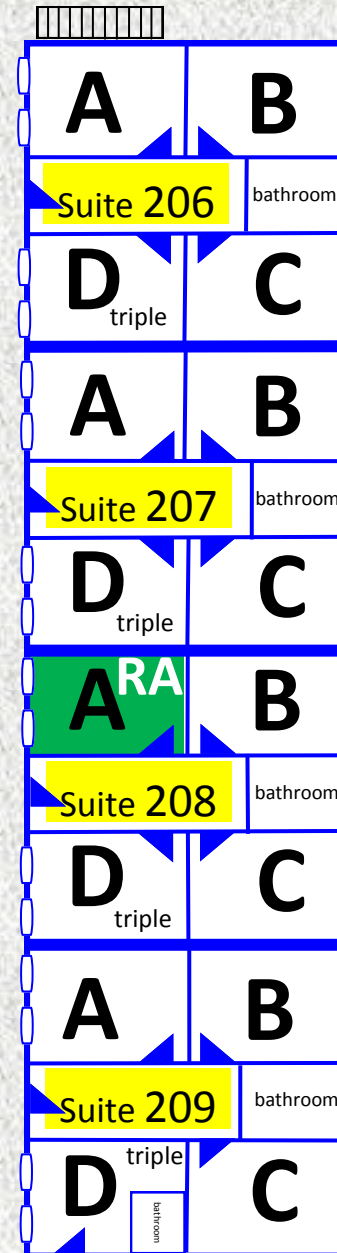

O'Connell Residence Hall

Occupancy 202 (with Triples: 216)

2nd floor

Building Details:

- Double Rooms; some can be tripled when needed
- Women's hall
- Mix of freshmen and upper-class students
- Occupancy: 1st : 93 & 2nd : 109 (w/ Triples: 123)
- Laundry room is located in the basement below room 105
- Room contains 2 sets each of bed, mattress, desk, chair, and dresser
- There is a lobby (Clancy's) for general use with a pool table, foose ball, ping pong; equipment can be loaned out in the Res Life office on OC
- OC is a dry hall which means no alcohol is allowed even if student is of age (21 years)
- Located on the Quad
- There is a sand volleyball court in front of the building and the Grotto is behind
- Parking is either in the lot behind the new Dining Hall or in the OC Lot

*MAY NOT BE TO SCALE