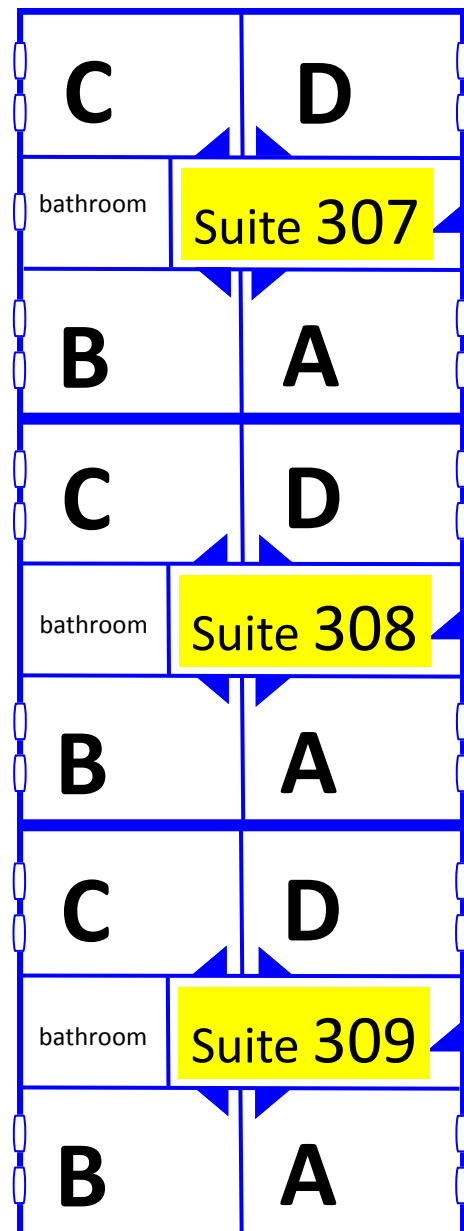

Raphael Arthur Residence Hall

Occupancy 102

3rd floor

*MAY NOT BE TO SCALE

Building Details:

- Single Rooms
- 1st and 3rd floors for men
- 2nd floor for women
- Primarily upper-class students
- Occupancy: men: 66 & Women: 36
- No A/C, can bring personal units
- Microwaves not allowed unless attached to Microfridge
- For laundry, must use OC or CA laundry rooms
- Room contains bed, mattress, desk, chair, and dresser
- Alcohol allowed for those who are 21 years of age
- Located across from Chapel
- There is a Basketball court behind the building
- Parking is either in the lot next to the cemetery (RA Lot) or past the police department (OC Lot)