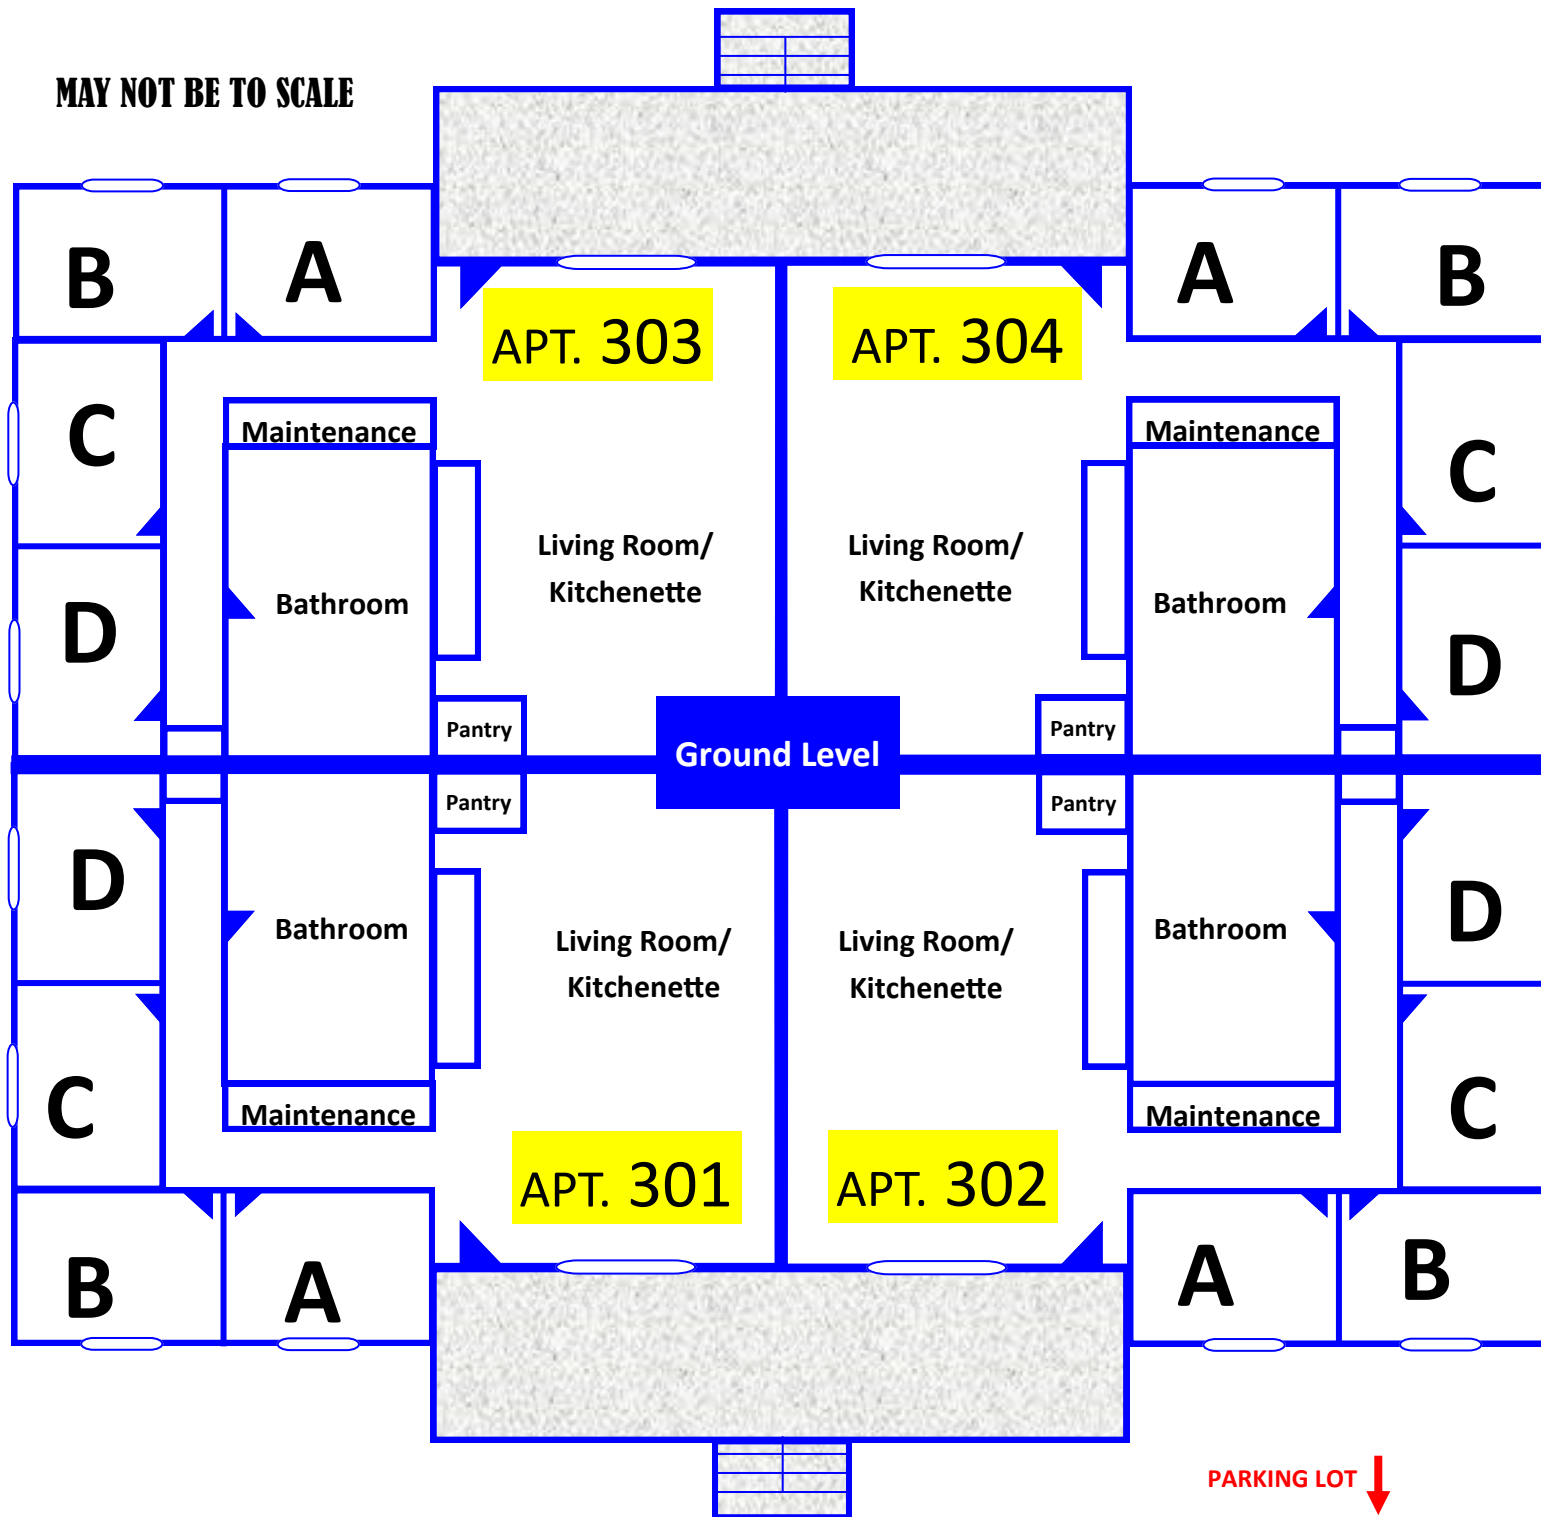

Cuthbert Allen Apartments

Occupancy 128

3rd

MAY NOT BE TO SCALE