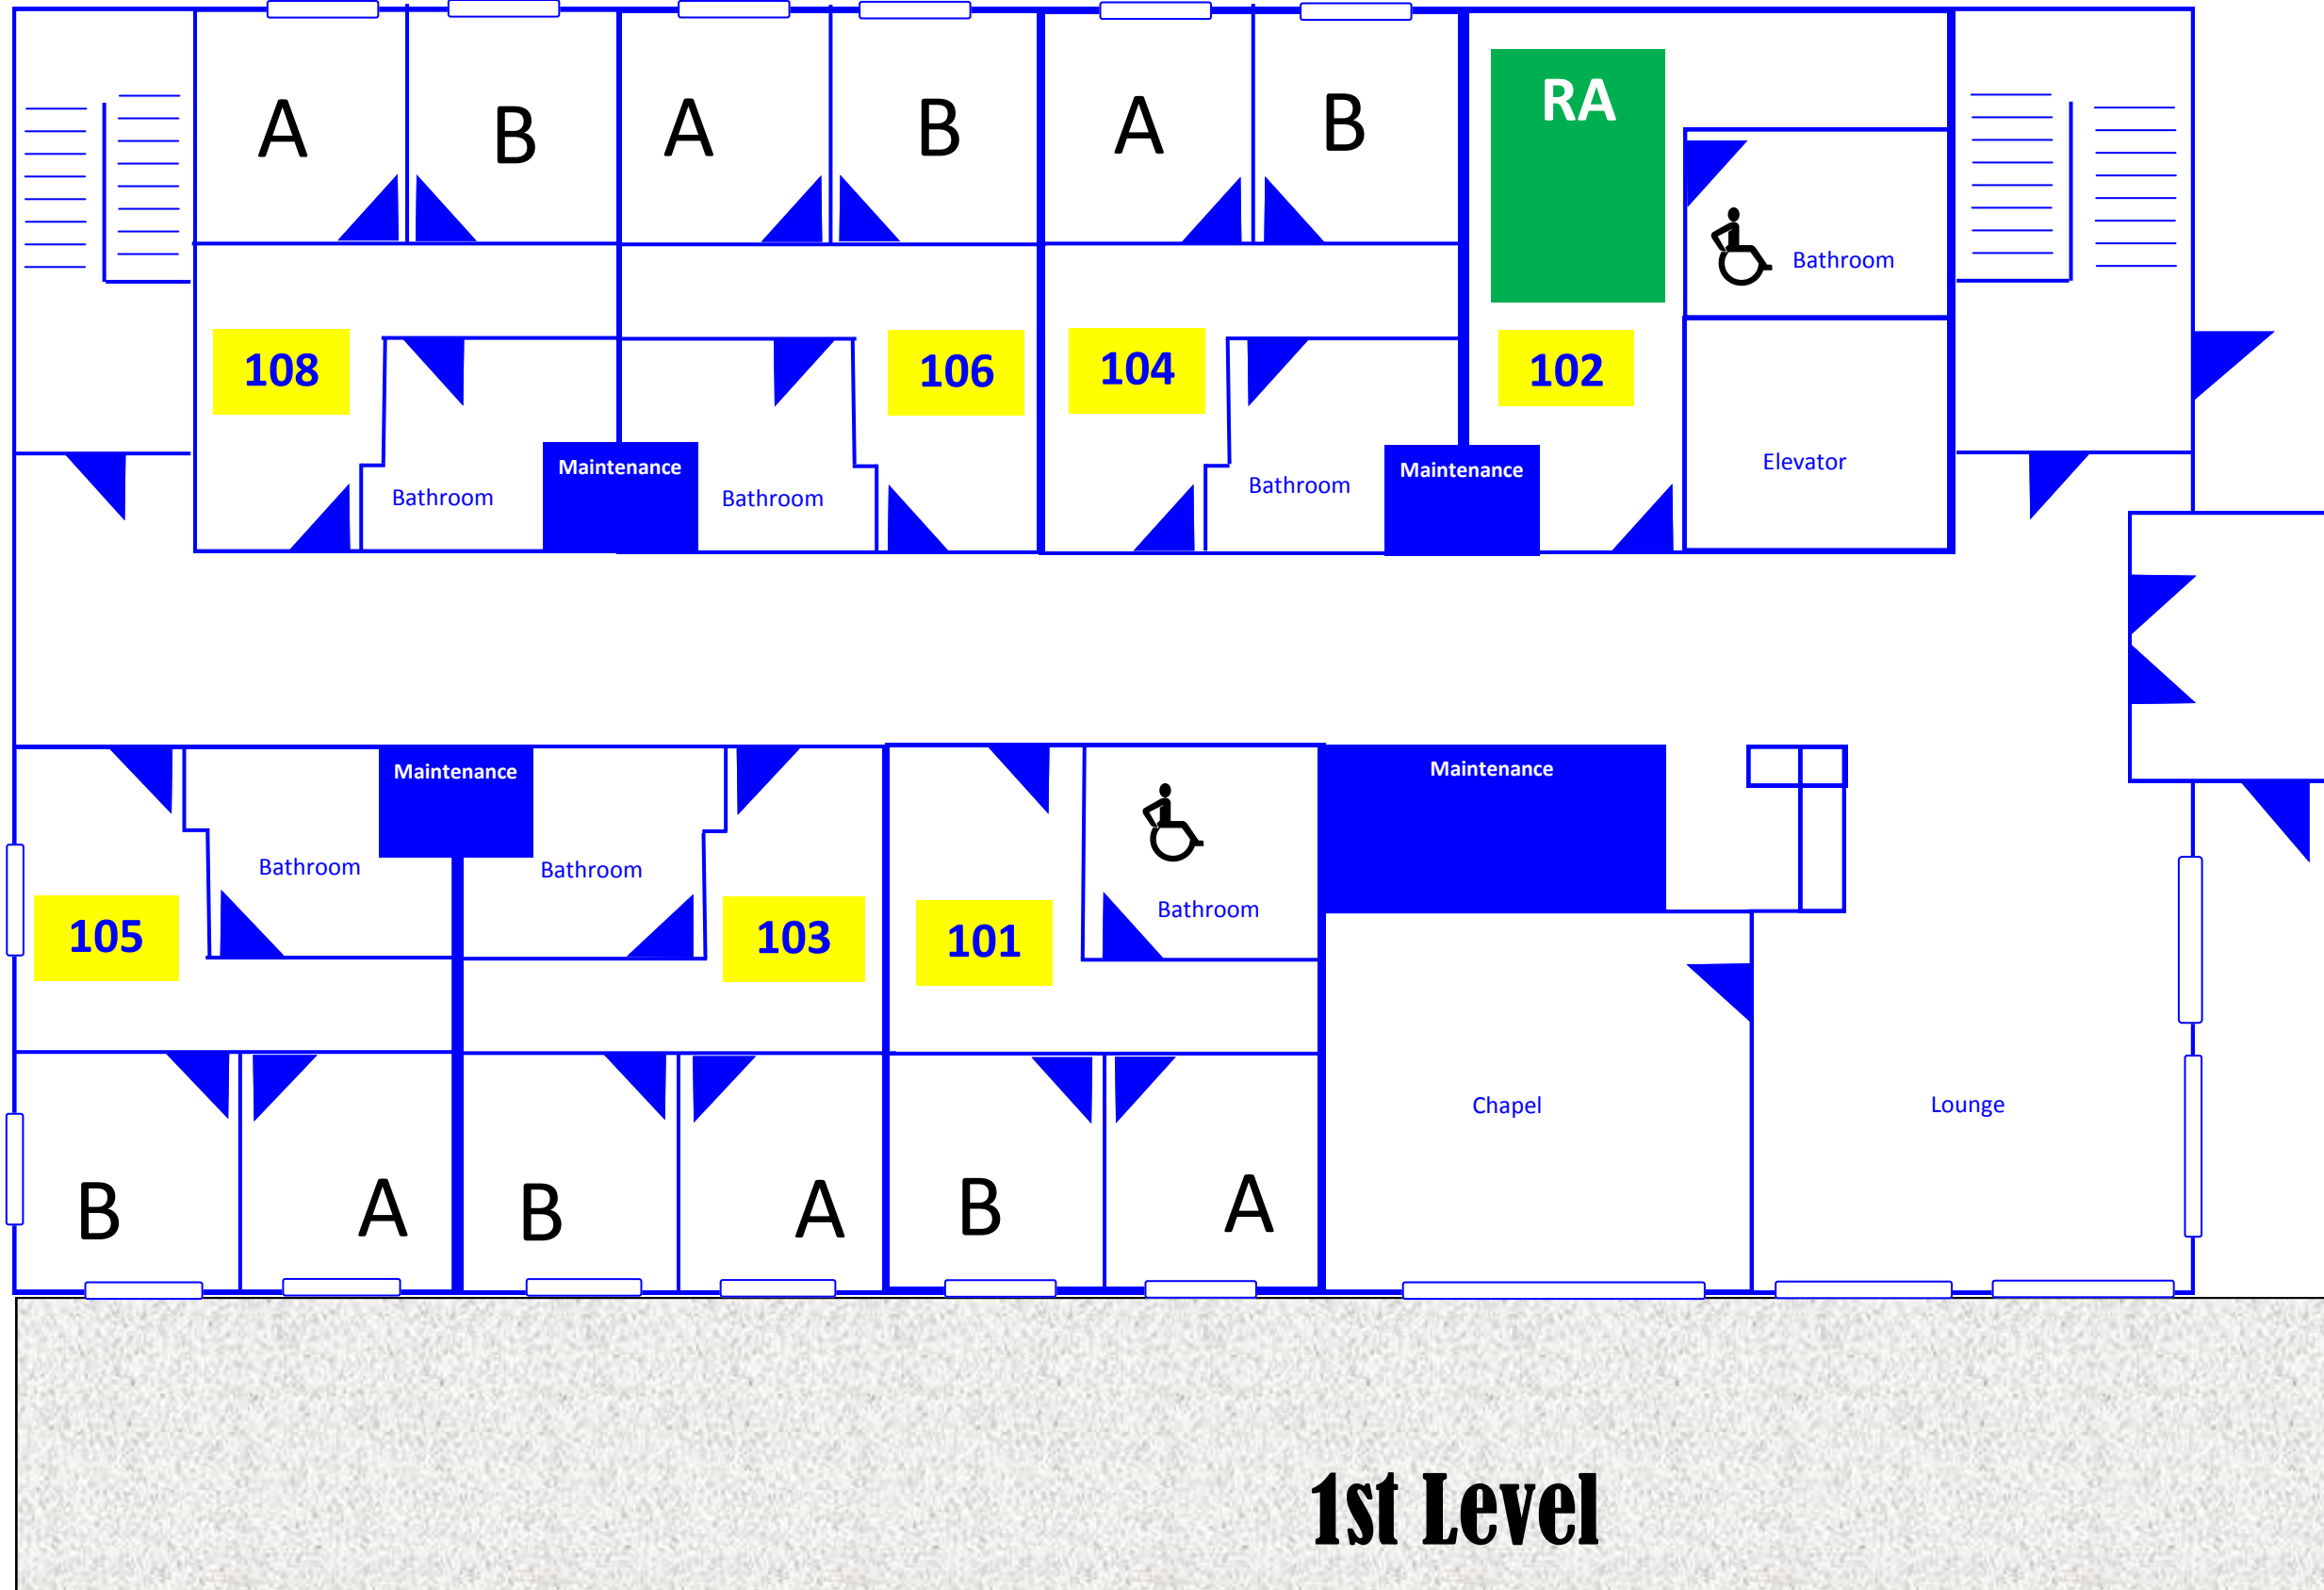

St. Scholastica Residence Hall

Occupancy 55

Building Details:

- Private bedrooms, 2 rooms per suite
- Bedroom contains bed, mattress XL, desk, chair, and wardrobe
- Common area has cable, couch, chair, TV stand, side table
- Building is wireless
- Occupancy: 55 women
- Laundry room on Garden Level
- Elevator
- 1st floor has lounge and chapel
- Kitchen/lounge on Garden Level with refrigerator, microwave, stove, dining table and chairs, couches and chairs, end tables, and coffee table
- Alcohol is not allowed
- Located next to the Student Commons
- Card Entry
- Parking is in front of building