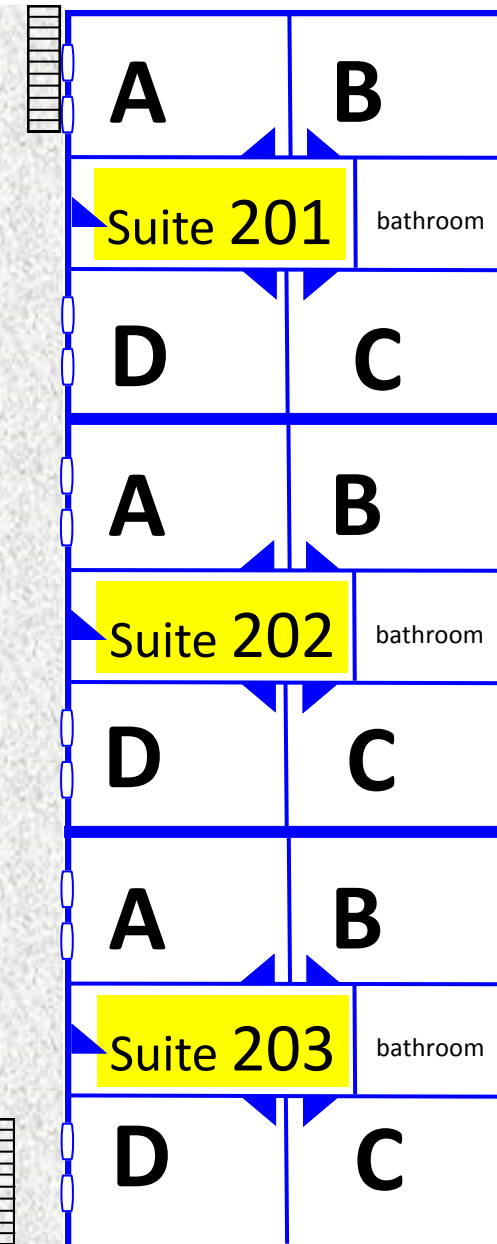

Raphael Arthur Residence Hall

Occupancy 102

1st floor

*MAY NOT BE TO SCALE

Building Details:

- ◆ Single Rooms
- ◆ 1st and 3rd floors for men
- ◆ 2nd floor for women
- ◆ Primarily upper-class students
- ◆ Occupancy: men: 66 & Women: 36
- ◆ No A/C, can bring personal units
- ◆ Microwaves not allowed unless attached to Microfridge

Raphael Arthur Residence Hall

Occupancy 102

2nd floor

*MAY NOT BE TO SCALE

Building Details:

- ◆ Single Rooms
- ◆ 1st and 3rd floors for men
- ◆ 2nd floor for women
- ◆ Primarily upper-class students
- ◆ Occupancy: men: 66 & Women: 36
- ◆ No A/C, can bring personal units
- ◆ Microwaves not allowed unless attached to Microfridge
- ◆ For laundry, must use OC or CA laundry rooms
- ◆ Room contains bed, mattress, desk, chair, and dresser
- ◆ Alcohol allowed for those who are 21 years of age
- ◆ Located across from Chapel
- ◆ There is a Basketball court behind the building
- ◆ Parking is either in the lot next to the cemetery (RA Lot) or past the police department (OC Lot)

Poellath Residence Hall

Occupancy 197 (with Triples: 210)

1st floor

*MAY NOT BE TO SCALE

Building Details:

- ◆ Double Rooms; some can be tripled when needed
- ◆ Men's hall
- ◆ Mix of freshmen and upper-class students
- ◆ Occupancy: 1st : 96 & 2nd : 101 (w/ Triples: 114)
- ◆ For laundry, must use laundry in OC
- ◆ Room contains 2 sets each of bed, mattress, desk, chair, and dresser
- ◆ There is a lobby for general use with a pool table; pool equipment can be loaned out in the Res Life office on OC.
- ◆ PO is a dry hall which means no alcohol is allowed even if student is of age (21 years)
- ◆ Located on the Quad between the new Dining Hall and RA
- ◆ There is a picnic area behind the building
- ◆ Parking is either in the lot behind the new Dining Hall or in the OC Lot