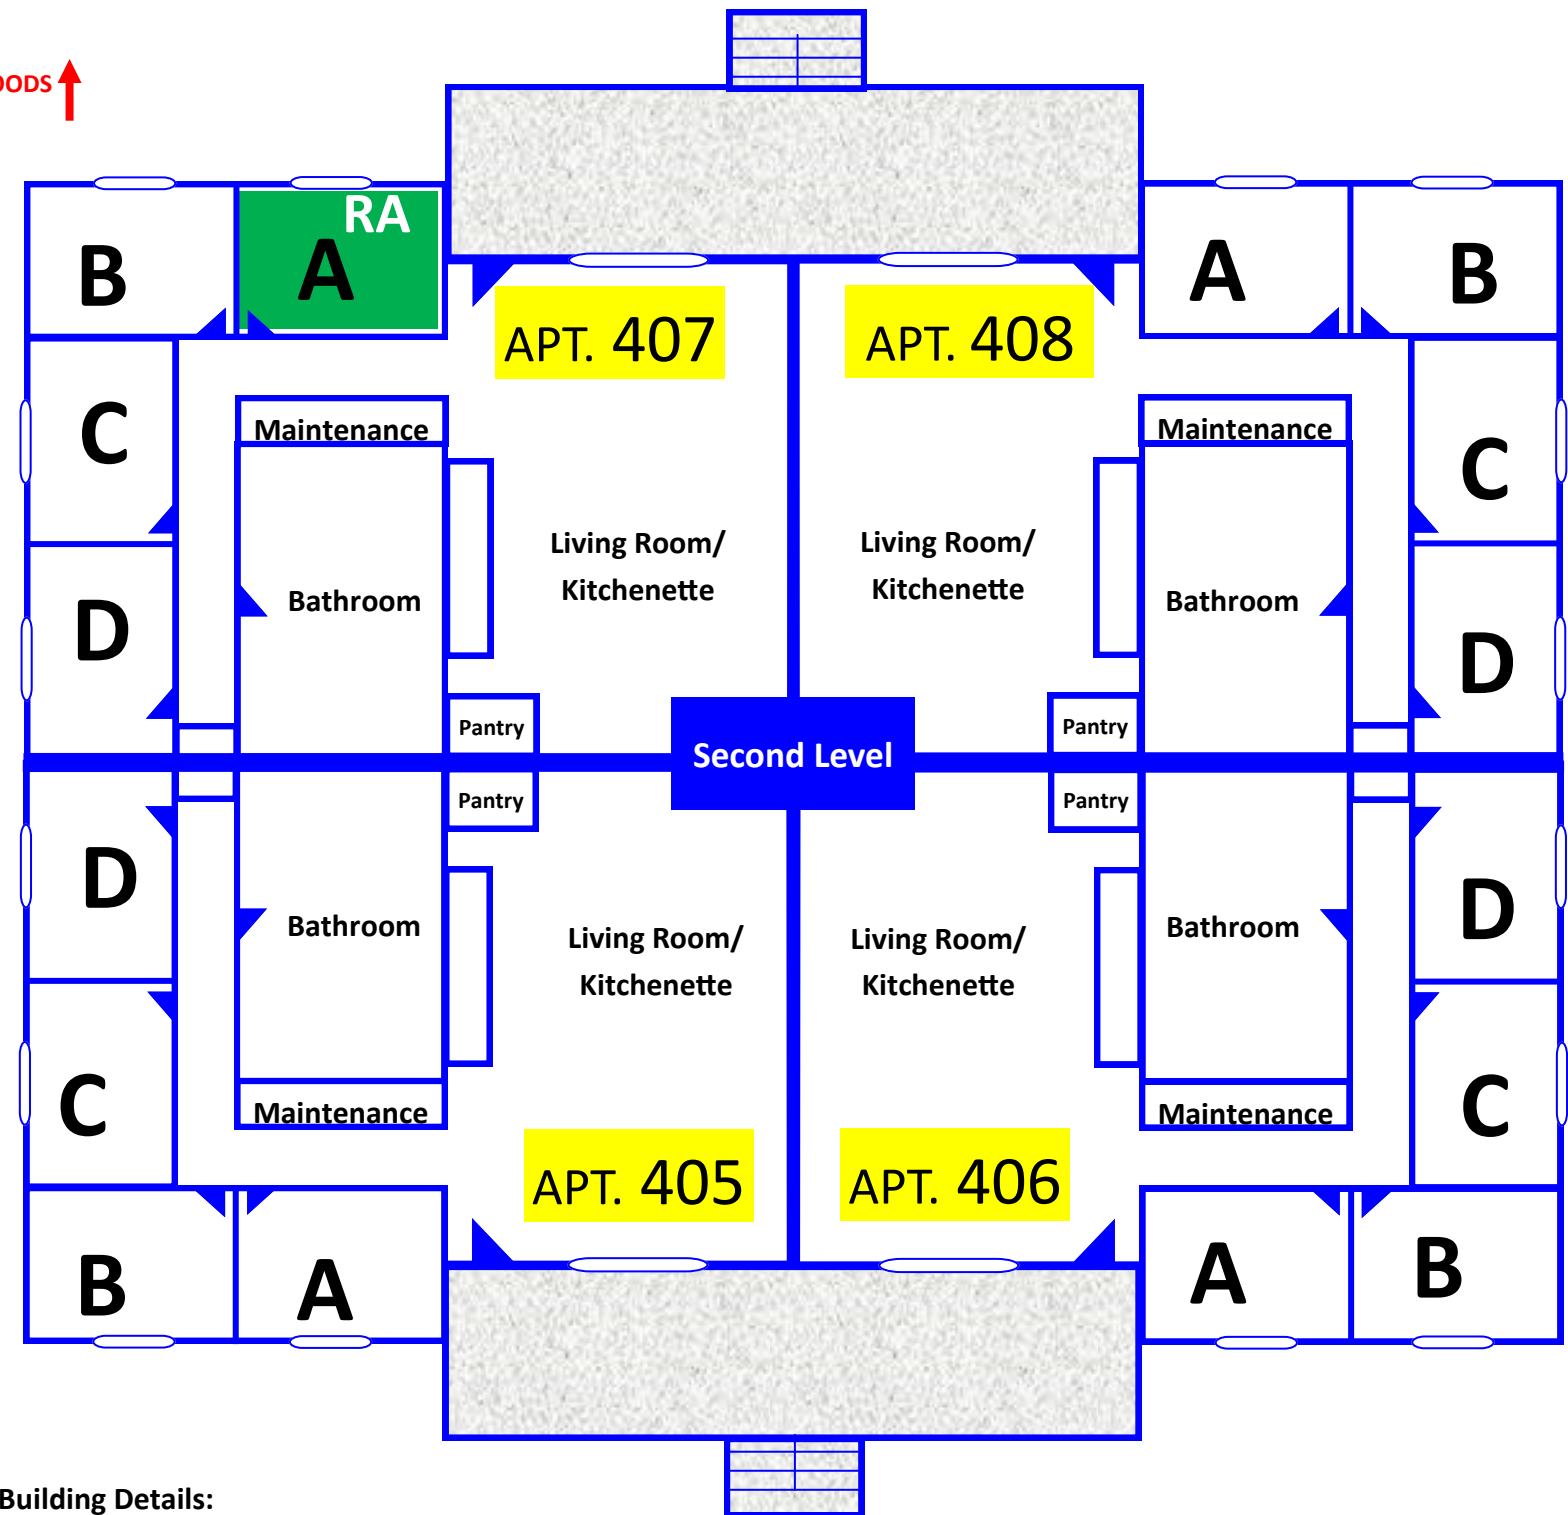

Cuthbert Allen Apartments

Occupancy 128

4th

MAY NOT BE TO SCALE

WOODS ↑

Building Details:

- ◆ Private bedrooms, 4 rooms to an apartment
- ◆ 1st and 4th apartments for men; 2nd and 3rd apartments for women
- ◆ Upper-class students
- ◆ Occupancy: 64 men and 64 women
- ◆ Laundry room back of the 1st
- ◆ Bedroom contains bed, mattress, desk, chair, dresser, and wardrobe
- ◆ Kitchen and Common Area refrigerator, microwave, dining table and chairs, couch, 2 chairs, 2 end tables, and coffee table
- ◆ Conference room at the back of the 1st
- ◆ Alcohol allowed for those who are 21 years of age
- ◆ Located on back of campus, past cemetery
- ◆ There is a sand volleyball court behind 3rd and 4th
- ◆ Parking is in front of apartments

St. Benedict Residence Hall

Occupancy 55

Garden Level

May Not Be to Scale

Building Details:

- ◆ Private bedrooms, 2 rooms per suite
- ◆ Bedroom contains bed, mattress XL, desk, chair, and wardrobe
- ◆ Common area has cable, couch, chair, TV stand, side table
- ◆ Building is wireless
- ◆ Occupancy: 55 men
- ◆ Laundry room on Garden Level
- ◆ Elevator
- ◆ 1st floor has lounge and chapel
- ◆ Kitchen/lounge on Garden Level with refrigerator, microwave, stove, dining table and chairs, couches and chairs, end tables, and coffee table
- ◆ Alcohol is not allowed
- ◆ Located next to the Student Commons
- ◆ Card Entry
- ◆ Parking is in front of building