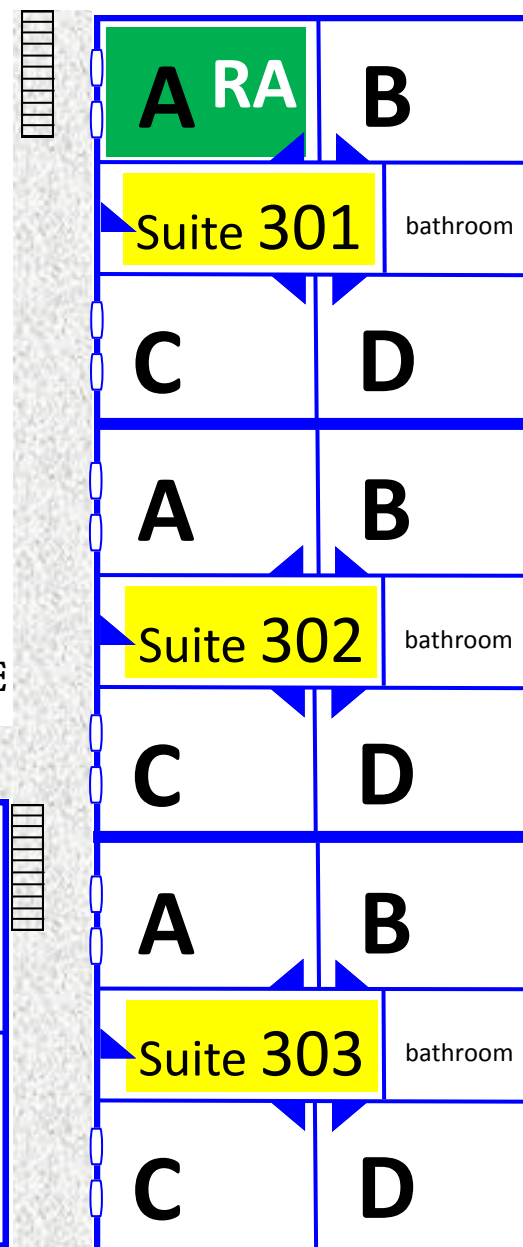

Raphael Arthur Residence Hall

Occupancy 102

3rd floor

*MAY NOT BE TO SCALE

Building Details:

- Single Rooms
- 1st and 3rd floors for men
- 2nd floor for women
- Primarily upper-class students
- Occupancy: men: 66 & Women: 36
- No A/C, can bring personal units
- Microwaves not allowed unless attached to Microfridge
- For laundry, must use OC or CA laundry rooms
- Room contains bed, mattress, desk, chair, and dresser
- Alcohol allowed for those who are 21 years of age
- Located across from Chapel
- There is a Basketball court behind the building
- Parking is either in the lot next to the cemetery (RA Lot) or past the police department (OC Lot)