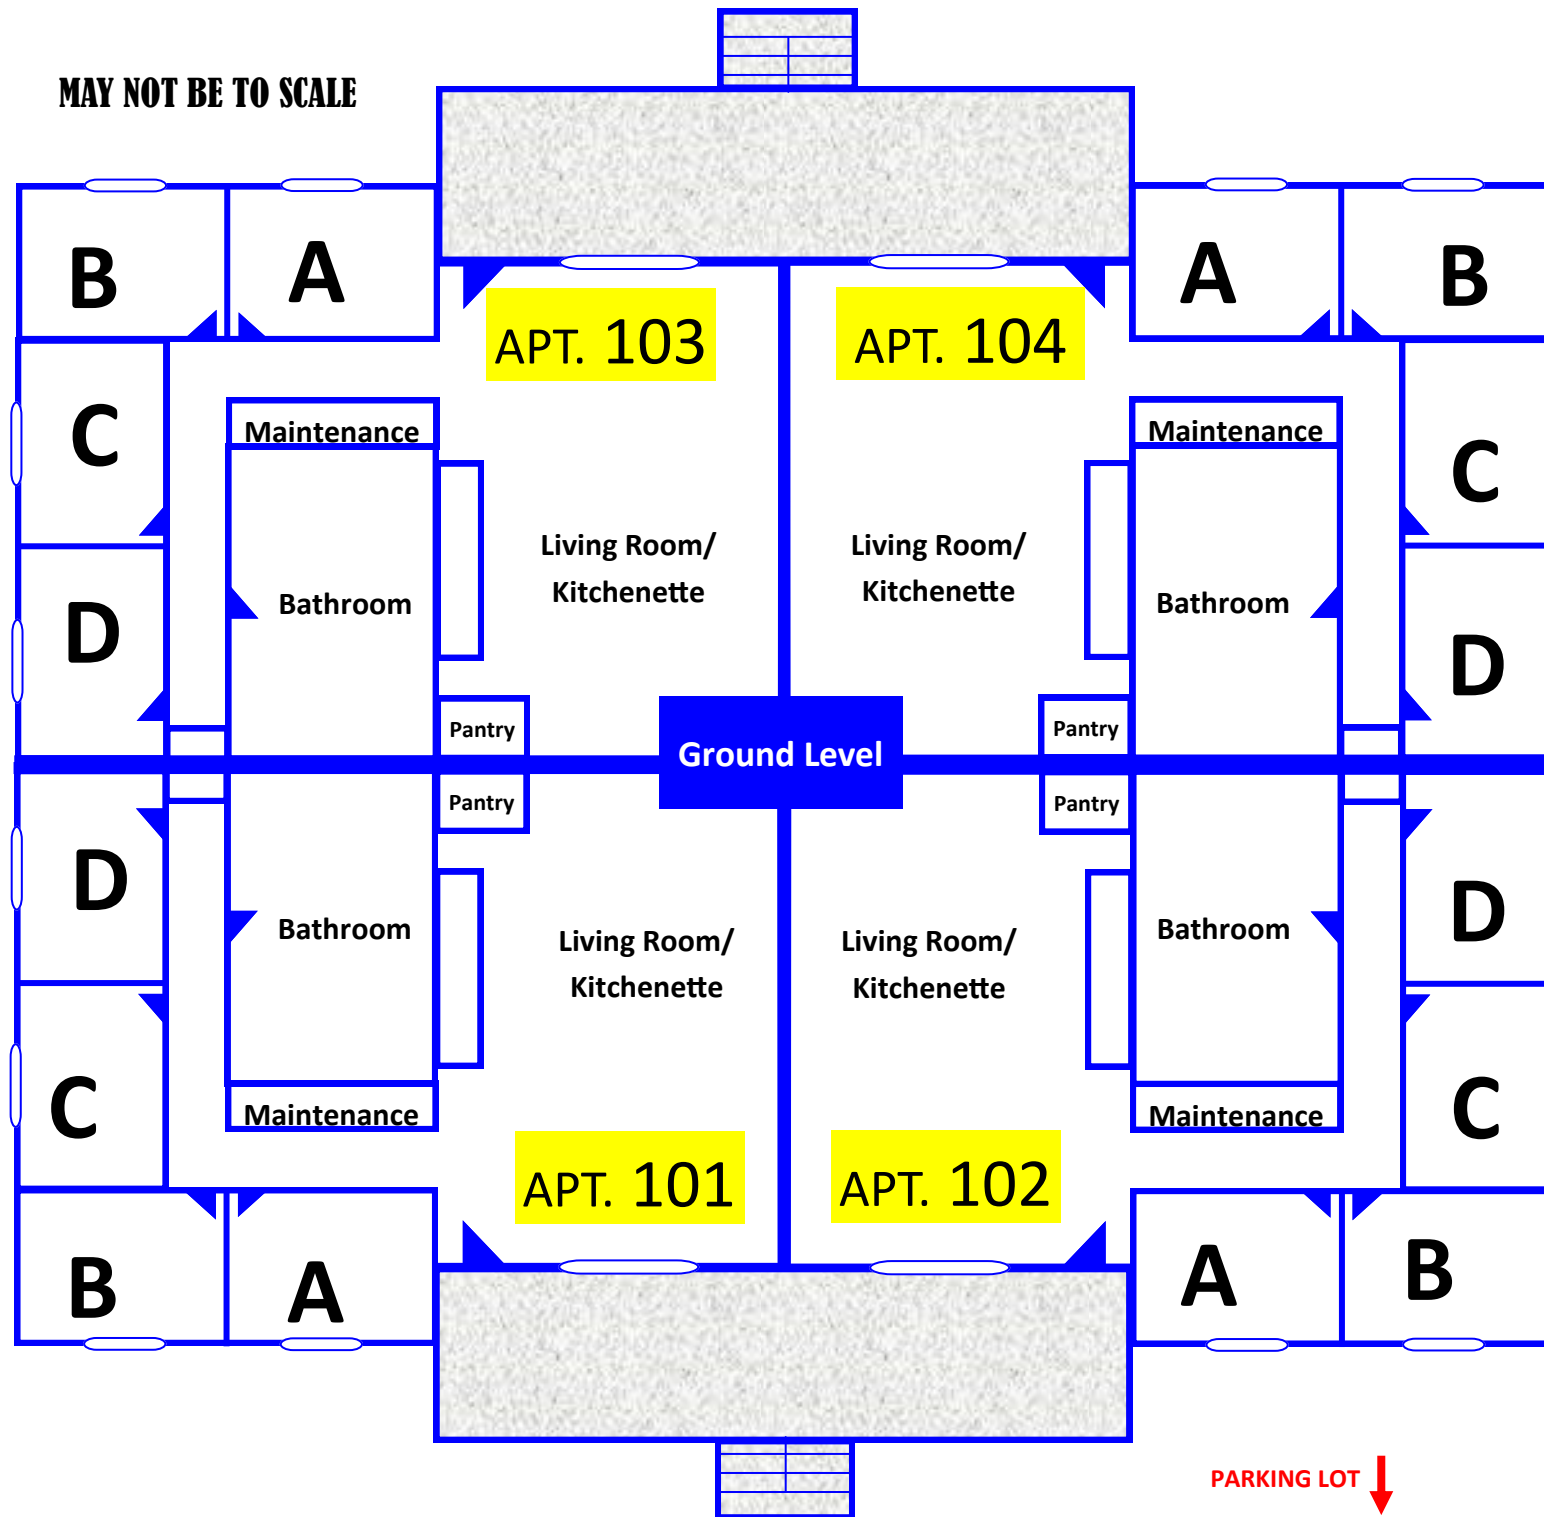

Cuthbert Allen Apartments

Occupancy 128

1st

MAY NOT BE TO SCALE