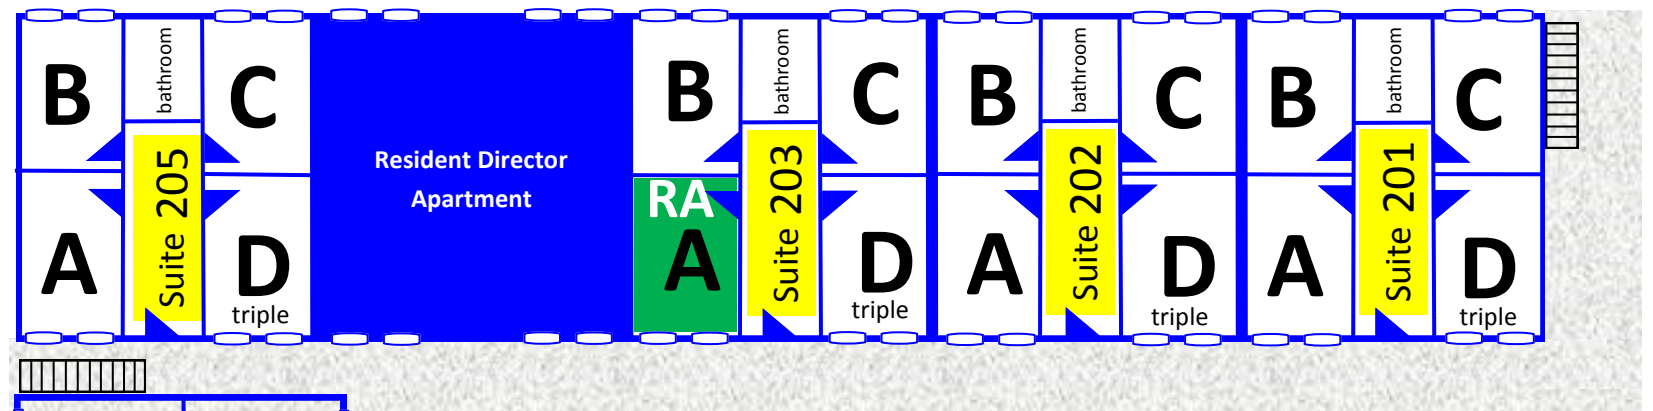

Poellath Residence Hall

Occupancy 197 (with Triples: 210)

1st floor

*MAY NOT BE TO SCALE

Building Details:

- ◆ Double Rooms; some can be tripled when needed
- ◆ Men's hall
- ◆ Mix of freshmen and upper-class students
- ◆ Occupancy: 1st : 96 & 2nd : 101 (w/ Triples: 114)
- ◆ For laundry, must use laundry in OC
- ◆ Room contains 2 sets each of bed, mattress, desk, chair, and dresser
- ◆ There is a lobby for general use with a pool table; pool equipment can be loaned out in the Res Life office on OC.
- ◆ PO is a dry hall which means no alcohol is allowed even if student is of age (21 years)
- ◆ Located on the Quad between the new Dining Hall and RA
- ◆ There is a picnic area behind the building
- ◆ Parking is either in the lot behind the new Dining Hall or in the OC Lot

Poellath Residence Hall

Occupancy 197 (with Triples: 210)

2nd floor

*MAY NOT BE TO SCALE

Building Details:

- ◆ Double Rooms; some can be tripled when needed
- ◆ Men's hall
- ◆ Mix of freshmen and upper-class students
- ◆ Occupancy: 1st : 96 & 2nd : 101 (w/ Triples: 114)
- ◆ For laundry, must use laundry in OC
- ◆ Room contains 2 sets each of bed, mattress, desk, chair, and dresser
- ◆ There is a lobby for general use with a pool table; pool equipment can be loaned out in the Res Life office on OC.
- ◆ PO is a dry hall which means no alcohol is allowed even if student is of age (21 years)
- ◆ Located on the Quad between the new Dining Hall and RA
- ◆ There is a picnic area behind the building
- ◆ Parking is either in the lot behind the new Dining Hall or in the OC Lot