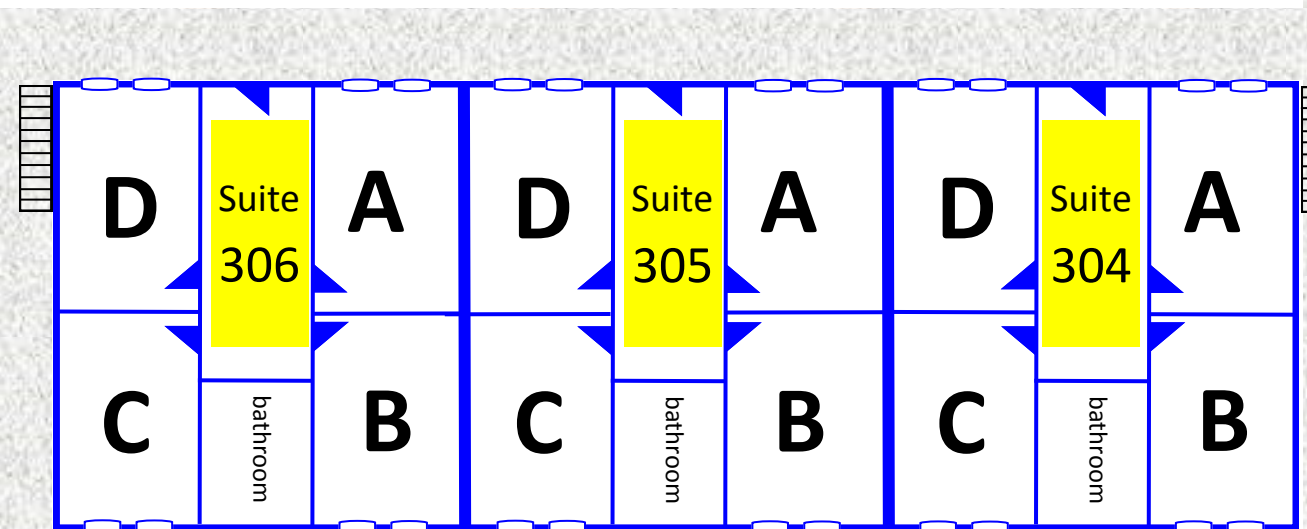

Raphael Arthur Residence Hall

Occupancy 102

3rd floor

*MAY NOT BE TO SCALE

Building Details:

- Single Rooms
- 1st and 3rd floors for men
- 2nd floor for women
- Primarily upper-class students
- Occupancy: men: 66 & Women: 36
- No A/C, can bring personal units
- Microwaves not allowed unless attached to Microfridge
- For laundry, must use OC or CA laundry rooms
- Room contains bed, mattress, desk, chair, and dresser
- Alcohol allowed for those who are 21 years of age
- Located across from Chapel
- There is a Basketball court behind the building
- Parking is either in the lot next to the cemetery (RA Lot) or past the police department (OC Lot)