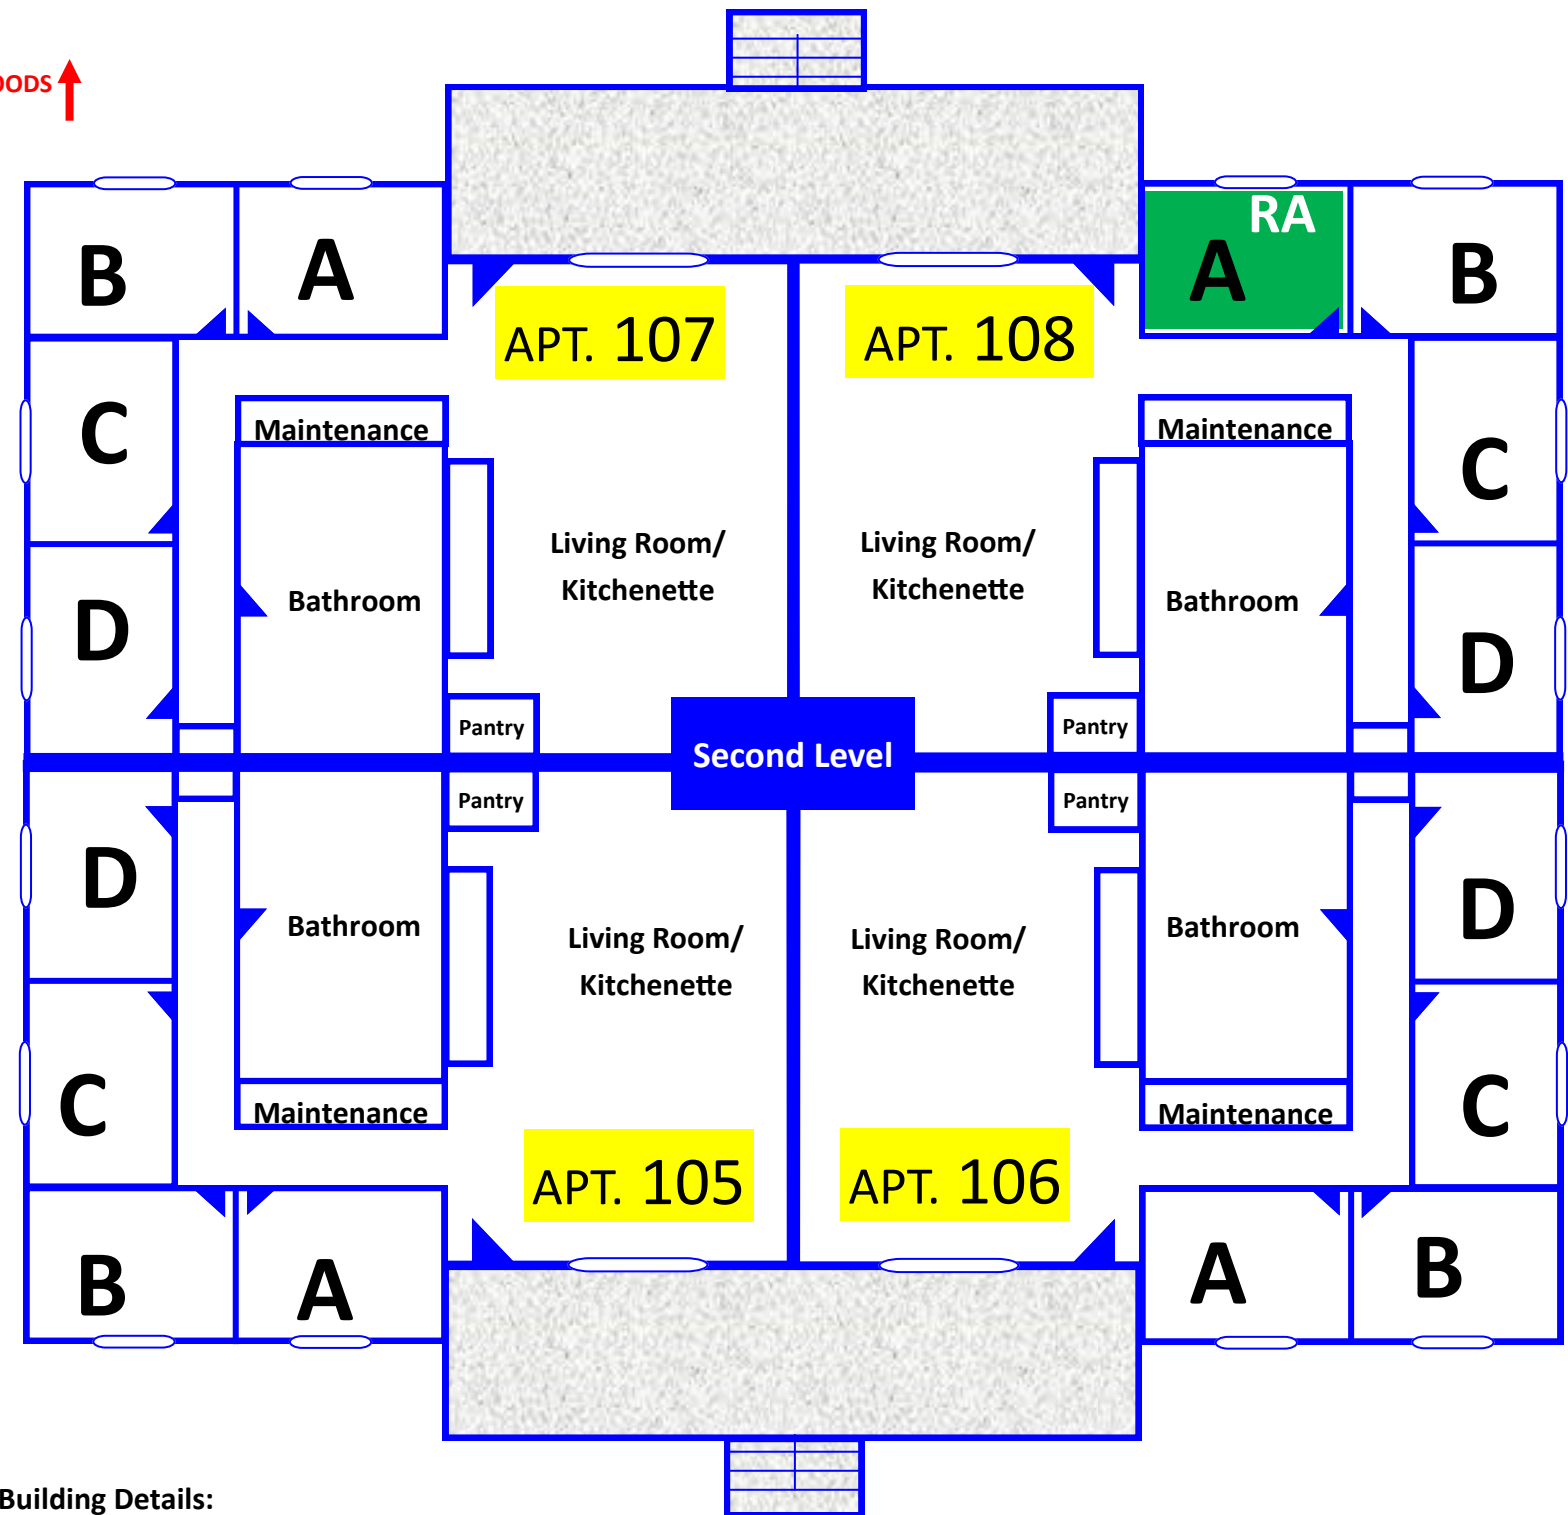

O'Connell Residence Hall

Occupancy 202 (with Triples: 216)

1st floor

Building Details:

- ◆ Double Rooms; some can be tripled when needed
- ◆ Women's hall
- ◆ Mix of freshmen and upper-class students
- ◆ Occupancy: 1st : 93 & 2nd : 109 (w/ Triples: 123)
- ◆ Laundry room is located in the basement below room 105
- ◆ Room contains 2 sets each of bed, mattress, desk, chair, and dresser
- ◆ There is a lobby (Clancy's) for general use with a pool table, foosball, ping pong; equipment can be loaned out in the Res Life office on OC
- ◆ OC is a dry hall which means no alcohol is allowed even if student is of age (21 years)
- ◆ Located on the Quad
- ◆ There is a sand volleyball court in front of the building and the Grotto is behind
- ◆ Parking is either in the lot behind the new Dining Hall or in the OC Lot

***MAY NOT BE TO SCALE**

Cuthbert Allen Apartments

Occupancy 128

1st

MAY NOT BE TO SCALE

WOODS ↑

Building Details:

- ◆ Private bedrooms, 4 rooms to an apartment
- ◆ 1st and 4th apartments for men; 2nd and 3rd apartments for women
- ◆ Upper-class students
- ◆ Occupancy: 64 men and 64 women
- ◆ Laundry room back of the 1st
- ◆ Bedroom contains bed, mattress, desk, chair, dresser, and wardrobe
- ◆ Kitchen and Common Area refrigerator, microwave, dining table and chairs, couch, 2 chairs, 2 end tables, and coffee table
- ◆ Conference room at the back of the 1st
- ◆ Alcohol allowed for those who are 21 years of age
- ◆ Located on back of campus, past cemetery
- ◆ There is a sand volleyball court behind 3rd and 4th
- ◆ Parking is in front of apartments