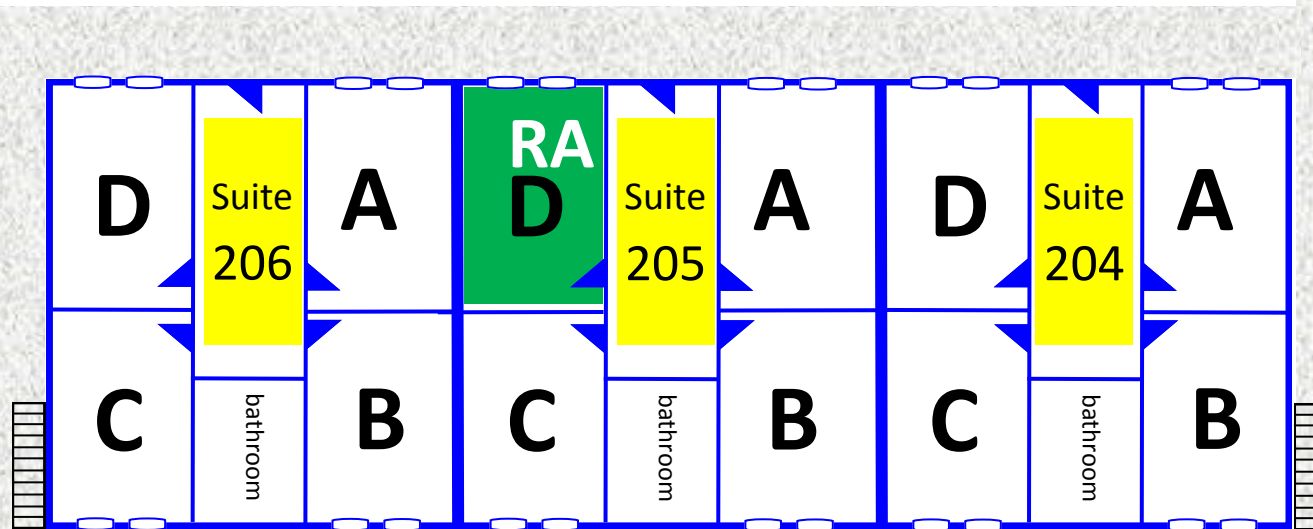

Raphael Arthur Residence Hall

Occupancy 102

2nd floor

*MAY NOT BE TO SCALE

Building Details:

- Single Rooms
- 1st and 3rd floors for men
- 2nd floor for women
- Primarily upper-class students
- Occupancy: men: 66 & Women: 36
- No A/C, can bring personal units
- Microwaves not allowed unless attached to Microfridge
- For laundry, must use OC or CA laundry rooms
- Room contains bed, mattress, desk, chair, and dresser
- Alcohol allowed for those who are 21 years of age
- Located across from Chapel
- There is a Basketball court behind the building
- Parking is either in the lot next to the cemetery (RA Lot) or past the police department (OC Lot)