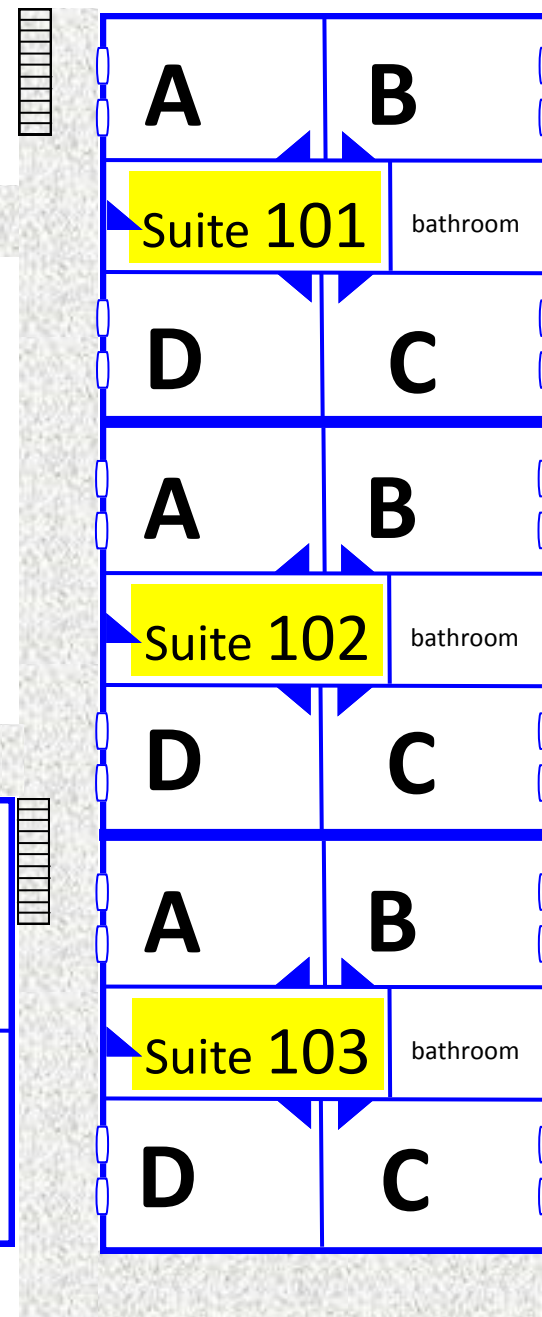

Raphael Arthur Residence Hall

Occupancy 102

1st floor

*MAY NOT BE TO SCALE

Building Details:

- ◆ Single Rooms
- ◆ 1st and 3rd floors for men
- ◆ 2nd floor for women
- ◆ Primarily upper-class students
- ◆ Occupancy: men: 66 & Women: 36
- ◆ No A/C, can bring personal units
- ◆ Microwaves not allowed unless attached to Microfridge

Raphael Arthur Residence Hall

Occupancy 102

2nd floor

*MAY NOT BE TO SCALE

Building Details:

- ◆ Single Rooms
- ◆ 1st and 3rd floors for men
- ◆ 2nd floor for women
- ◆ Primarily upper-class students
- ◆ Occupancy: men: 66 & Women: 36
- ◆ No A/C, can bring personal units
- ◆ Microwaves not allowed unless attached to Microfridge
- ◆ For laundry, must use OC or CA laundry rooms
- ◆ Room contains bed, mattress, desk, chair, and dresser
- ◆ Alcohol allowed for those who are 21 years of age
- ◆ Located across from Chapel
- ◆ There is a Basketball court behind the building
- ◆ Parking is either in the lot next to the cemetery (RA Lot) or past the police department (OC Lot)

Poellath Residence Hall

Occupancy 197 (with Triples: 210)

1st floor

*MAY NOT BE TO SCALE

Building Details:

- ◆ Double Rooms; some can be tripled when needed
- ◆ Men's hall
- ◆ Mix of freshmen and upper-class students
- ◆ Occupancy: 1st : 96 & 2nd : 101 (w/ Triples: 114)
- ◆ For laundry, must use laundry in OC
- ◆ Room contains 2 sets each of bed, mattress, desk, chair, and dresser
- ◆ There is a lobby for general use with a pool table; pool equipment can be loaned out in the Res Life office on OC.
- ◆ PO is a dry hall which means no alcohol is allowed even if student is of age (21 years)
- ◆ Located on the Quad between the new Dining Hall and RA
- ◆ There is a picnic area behind the building
- ◆ Parking is either in the lot behind the new Dining Hall or in the OC Lot