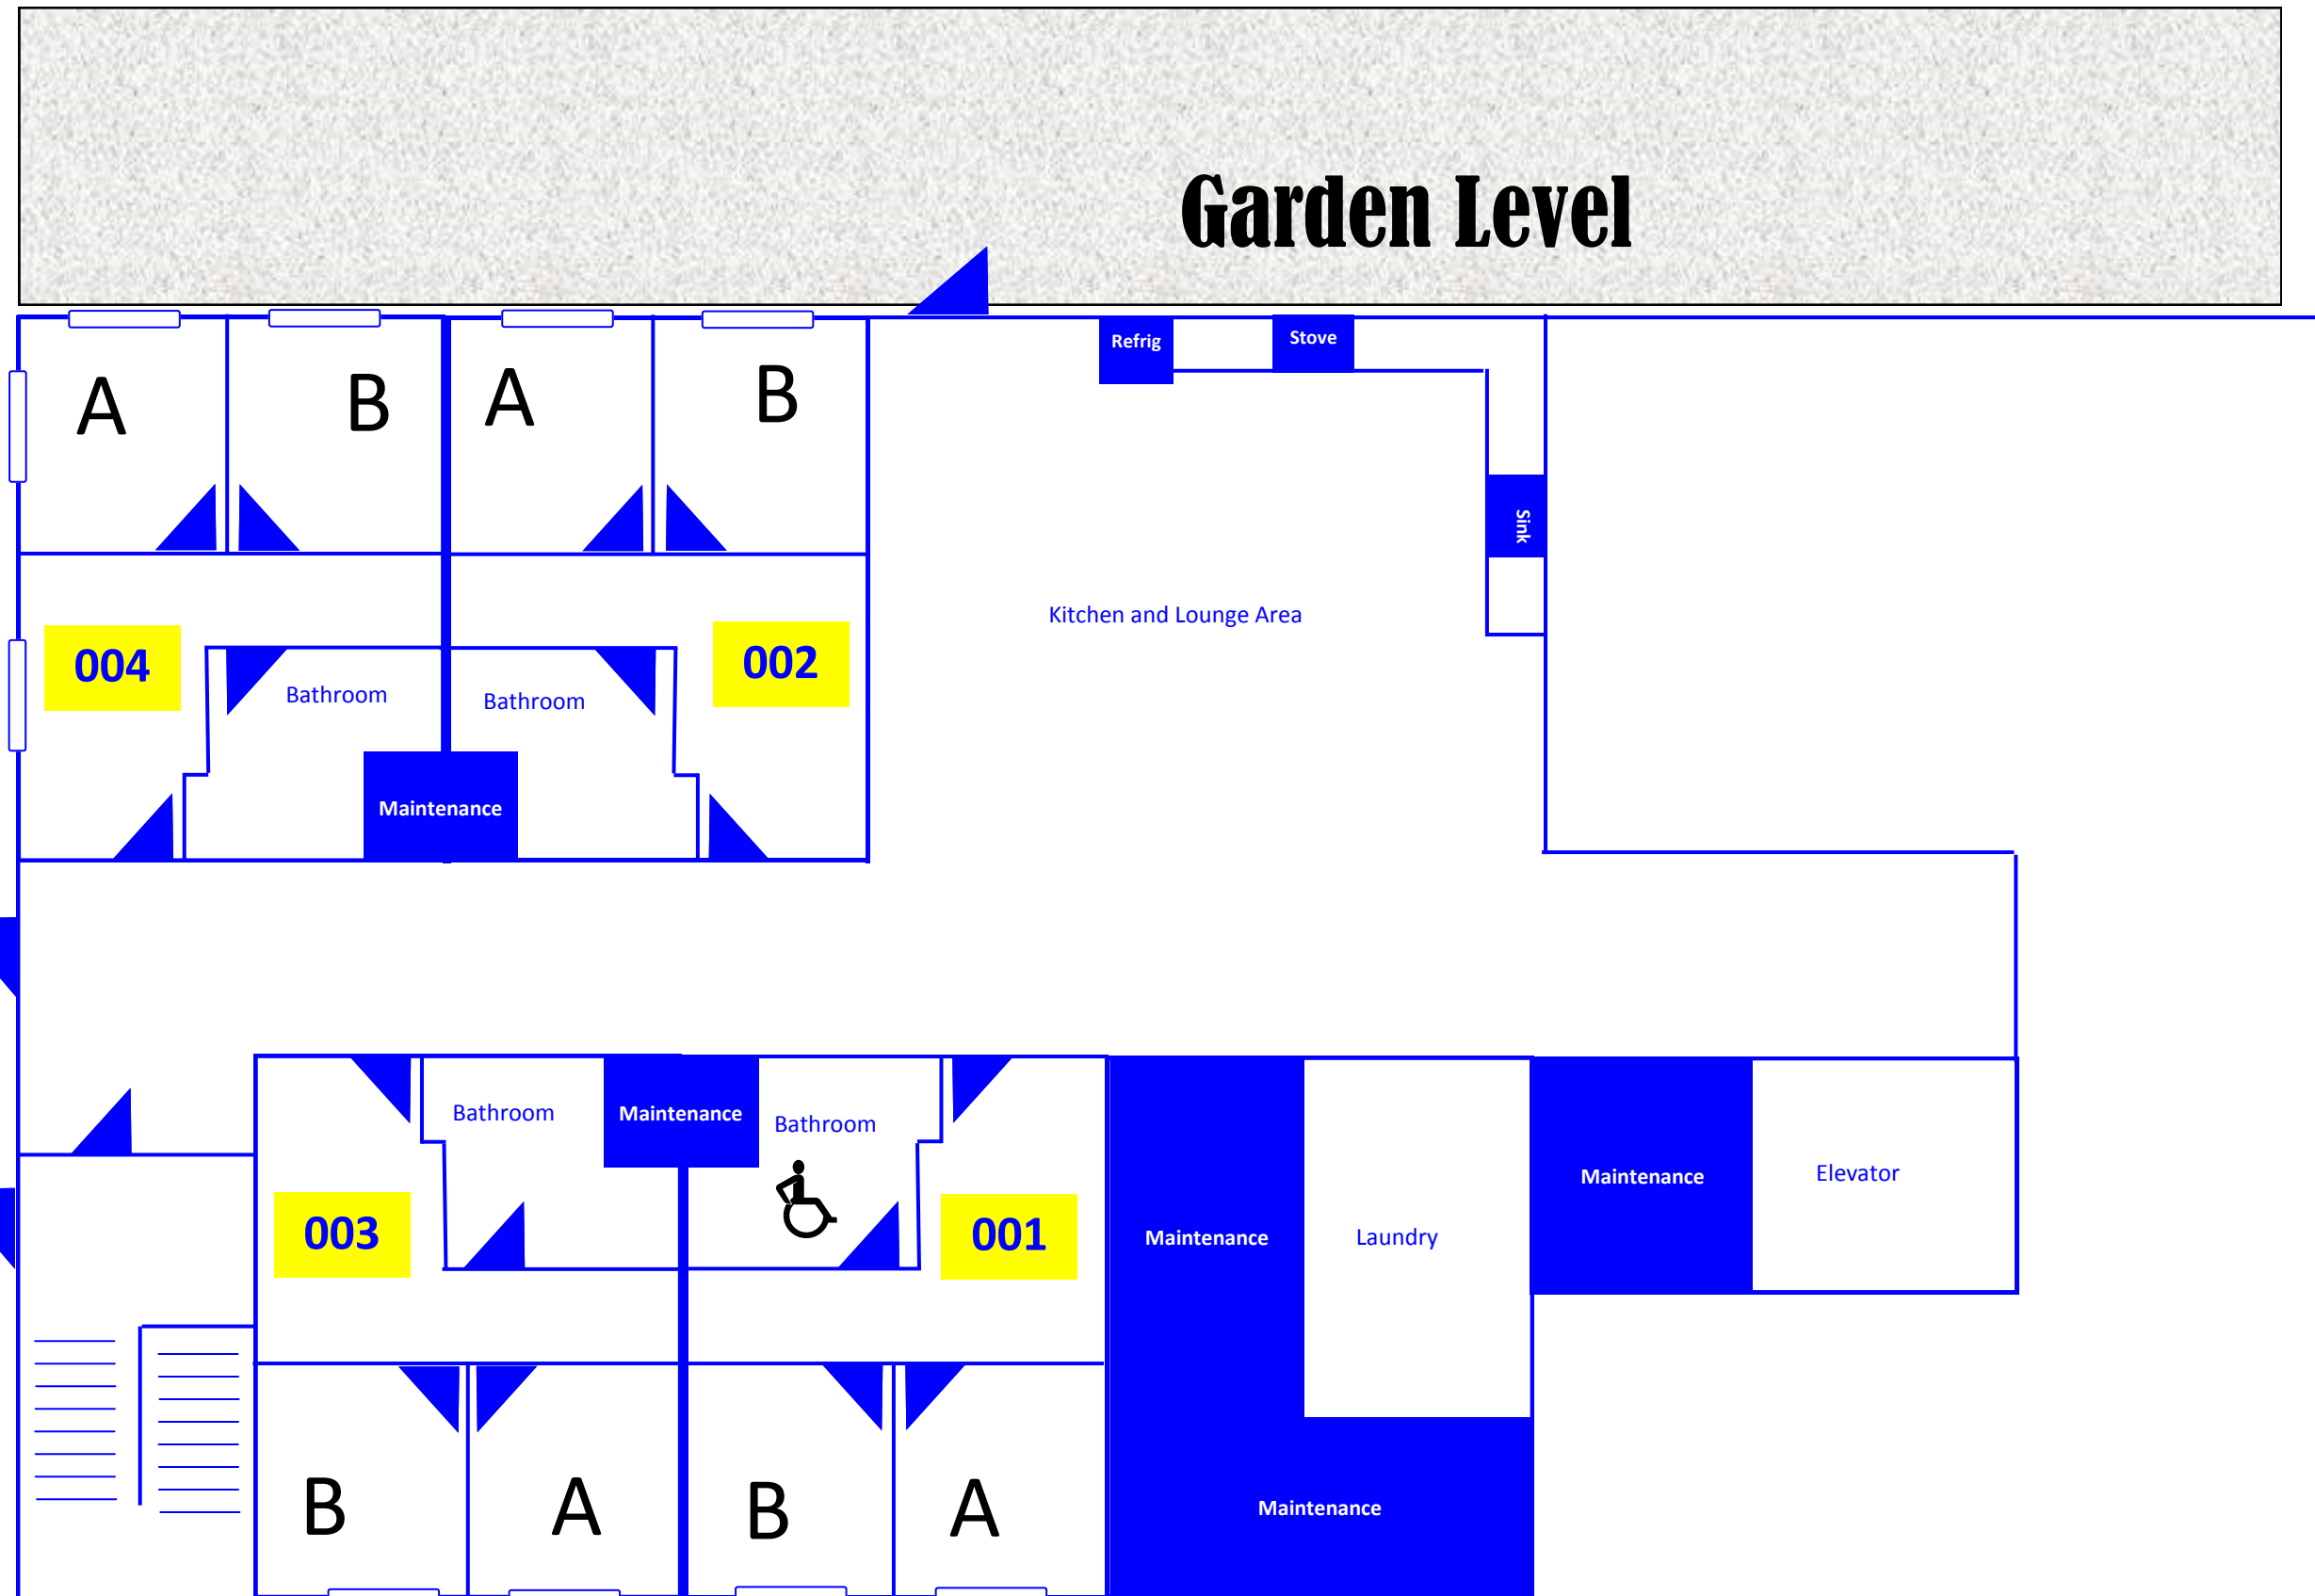

Cuthbert Allen Apartments

Occupancy 128

4th

MAY NOT BE TO SCALE

WOODS ↑

Building Details:

- ◆ Private bedrooms, 4 rooms to an apartment
- ◆ 1st and 4th apartments for men; 2nd and 3rd apartments for women
- ◆ Upper-class students
- ◆ Occupancy: 64 men and 64 women
- ◆ Laundry room back of the 1st
- ◆ Bedroom contains bed, mattress, desk, chair, dresser, and wardrobe
- ◆ Kitchen and Common Area refrigerator, microwave, dining table and chairs, couch, 2 chairs, 2 end tables, and coffee table
- ◆ Conference room at the back of the 1st
- ◆ Alcohol allowed for those who are 21 years of age
- ◆ Located on back of campus, past cemetery
- ◆ There is a sand volleyball court behind 3rd and 4th
- ◆ Parking is in front of apartments

St. Benedict Residence Hall

Occupancy 55

Garden Level

May Not Be to Scale

Building Details:

- ◆ Private bedrooms, 2 rooms per suite
- ◆ Bedroom contains bed, mattress XL, desk, chair, and wardrobe
- ◆ Common area has cable, couch, chair, TV stand, side table
- ◆ Building is wireless
- ◆ Occupancy: 55 men
- ◆ Laundry room on Garden Level
- ◆ Elevator
- ◆ 1st floor has lounge and chapel
- ◆ Kitchen/lounge on Garden Level with refrigerator, microwave, stove, dining table and chairs, couches and chairs, end tables, and coffee table
- ◆ Alcohol is not allowed
- ◆ Located next to the Student Commons
- ◆ Card Entry
- ◆ Parking is in front of building