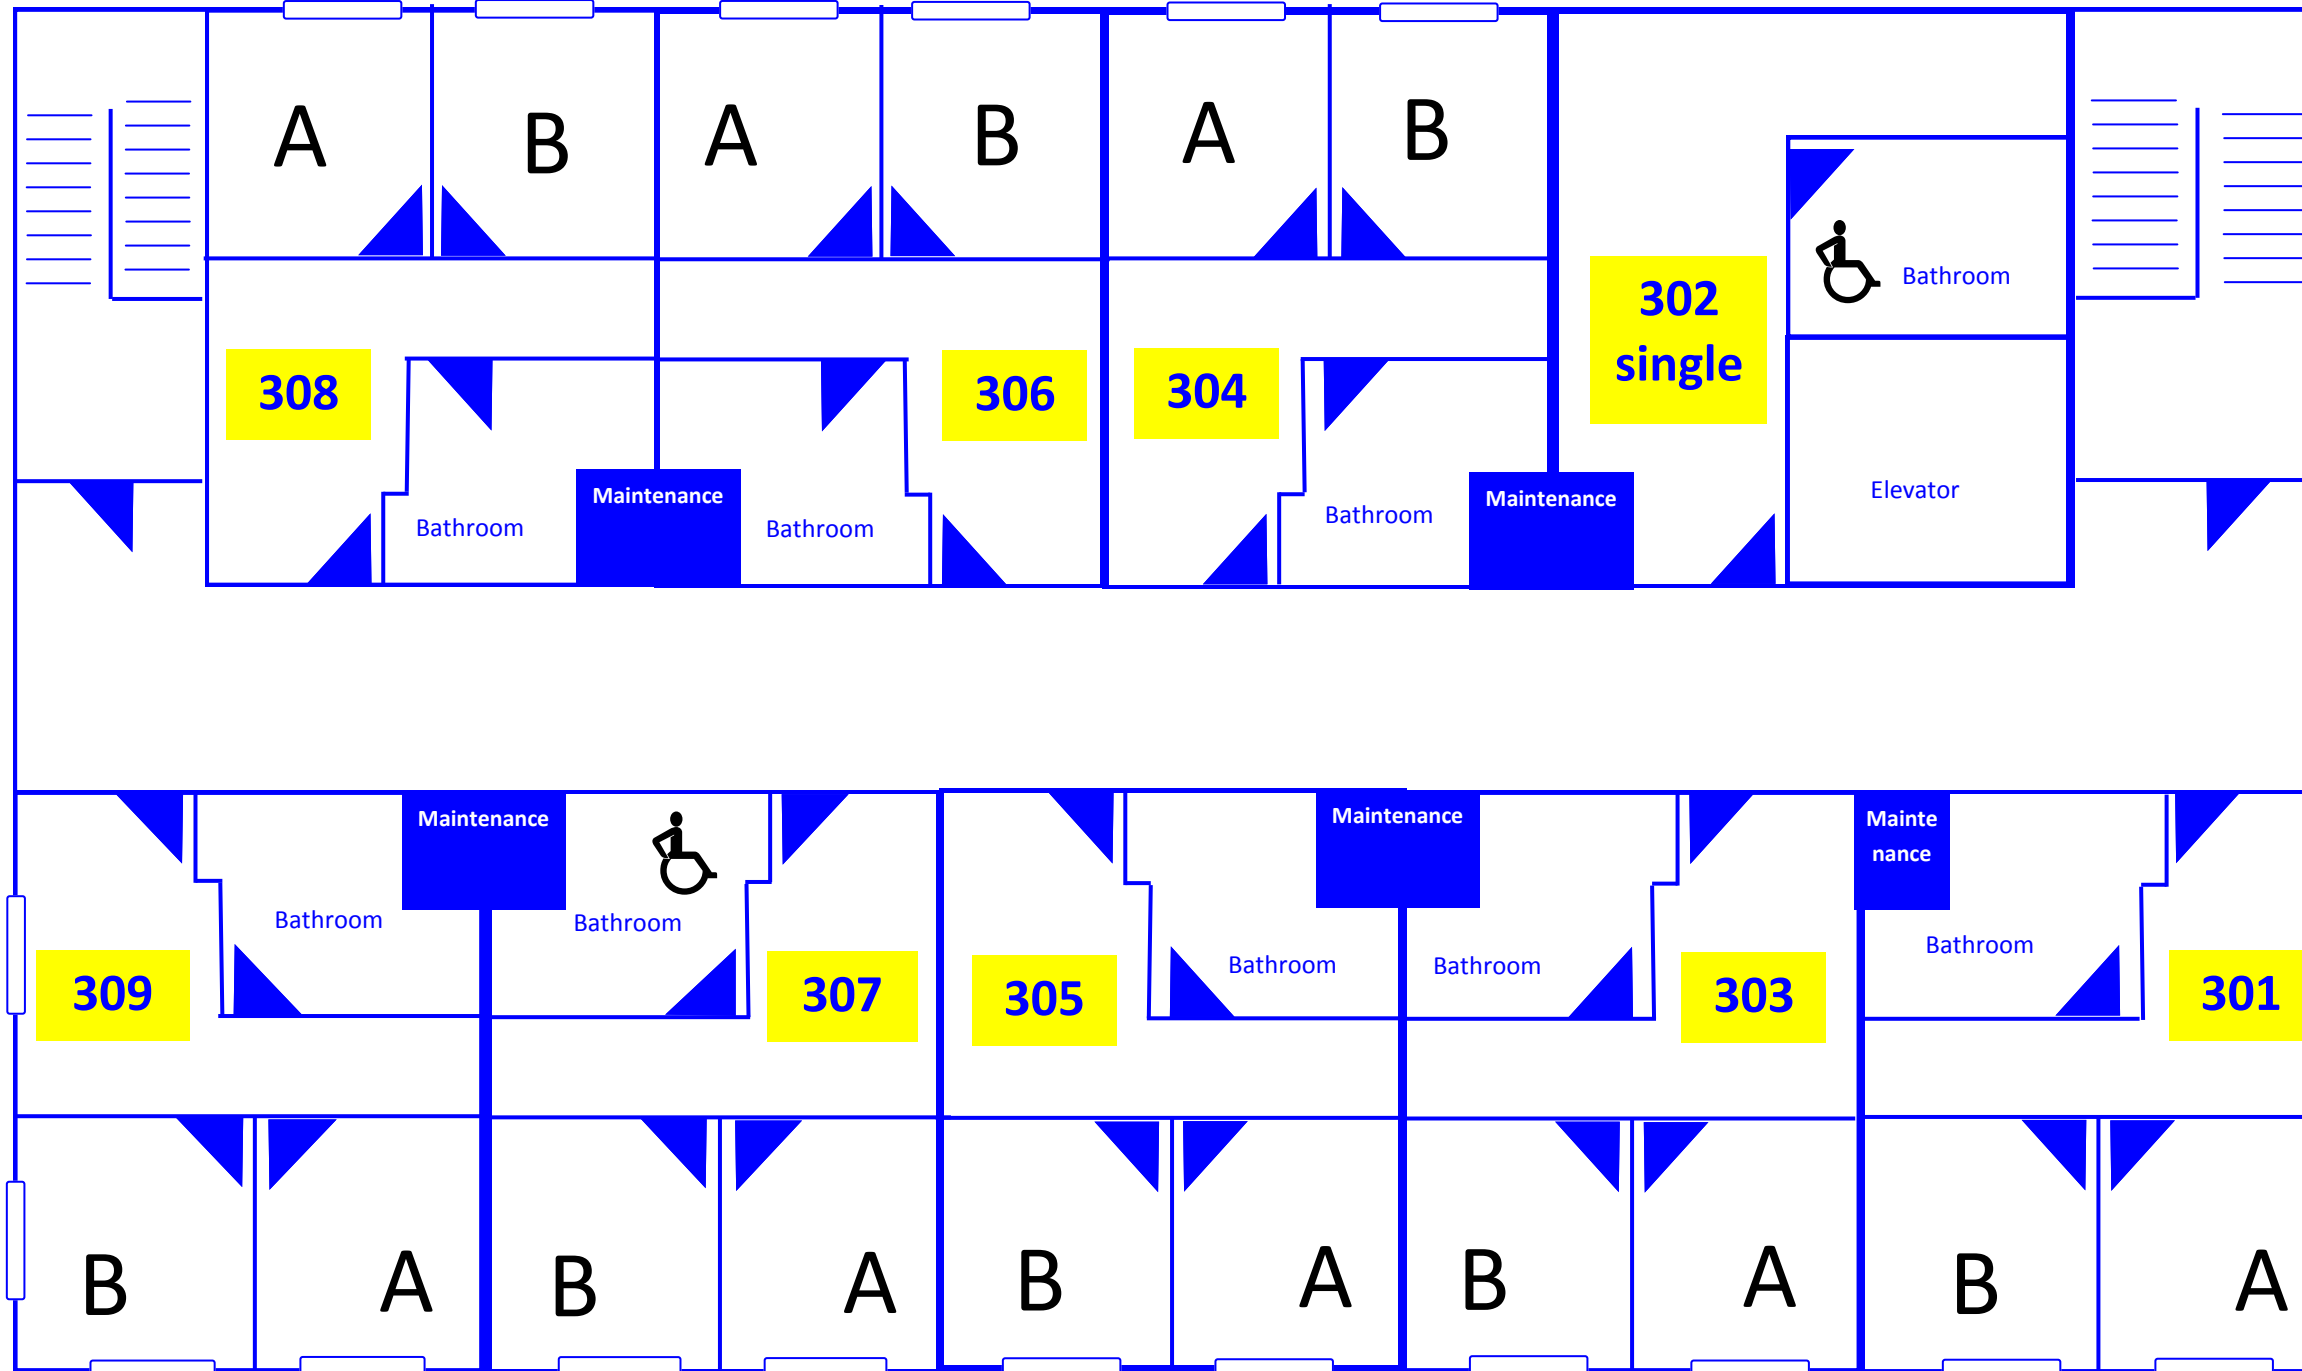

St. Scholastica Residence Hall

Occupancy 55

Building Details:

- ◆ Private bedrooms, 2 rooms per suite
- ◆ Bedroom contains bed, mattress XL, desk, chair, and wardrobe
- ◆ Common area has cable, couch, chair, TV stand, side table
- ◆ Building is wireless
- ◆ Occupancy: 55 women
- ◆ Laundry room on Garden Level
- ◆ Elevator
- ◆ 1st floor has lounge and chapel
- ◆ Kitchen/lounge on Garden Level with refrigerator, microwave, stove, dining table and chairs, couches and chairs, end tables, and coffee table
- ◆ Alcohol is not allowed
- ◆ Located next to the Student Commons
- ◆ Card Entry
- ◆ Parking is in front of building

2nd Level

St. Scholastica Residence Hall

Occupancy 55

Building Details:

- ◆ Private bedrooms, 2 rooms per suite
- ◆ Bedroom contains bed, mattress XL, desk, chair, and wardrobe
- ◆ Common area has cable, couch, chair, TV stand, side table
- ◆ Building is wireless
- ◆ Occupancy: 55 women
- ◆ Laundry room on Garden Level
- ◆ Elevator
- ◆ 1st floor has lounge and chapel
- ◆ Kitchen/lounge on Garden Level with refrigerator, microwave, stove, dining table and chairs, couches and chairs, end tables, and coffee table
- ◆ Alcohol is not allowed
- ◆ Located next to the Student Commons
- ◆ Card Entry
- ◆ Parking is in front of building