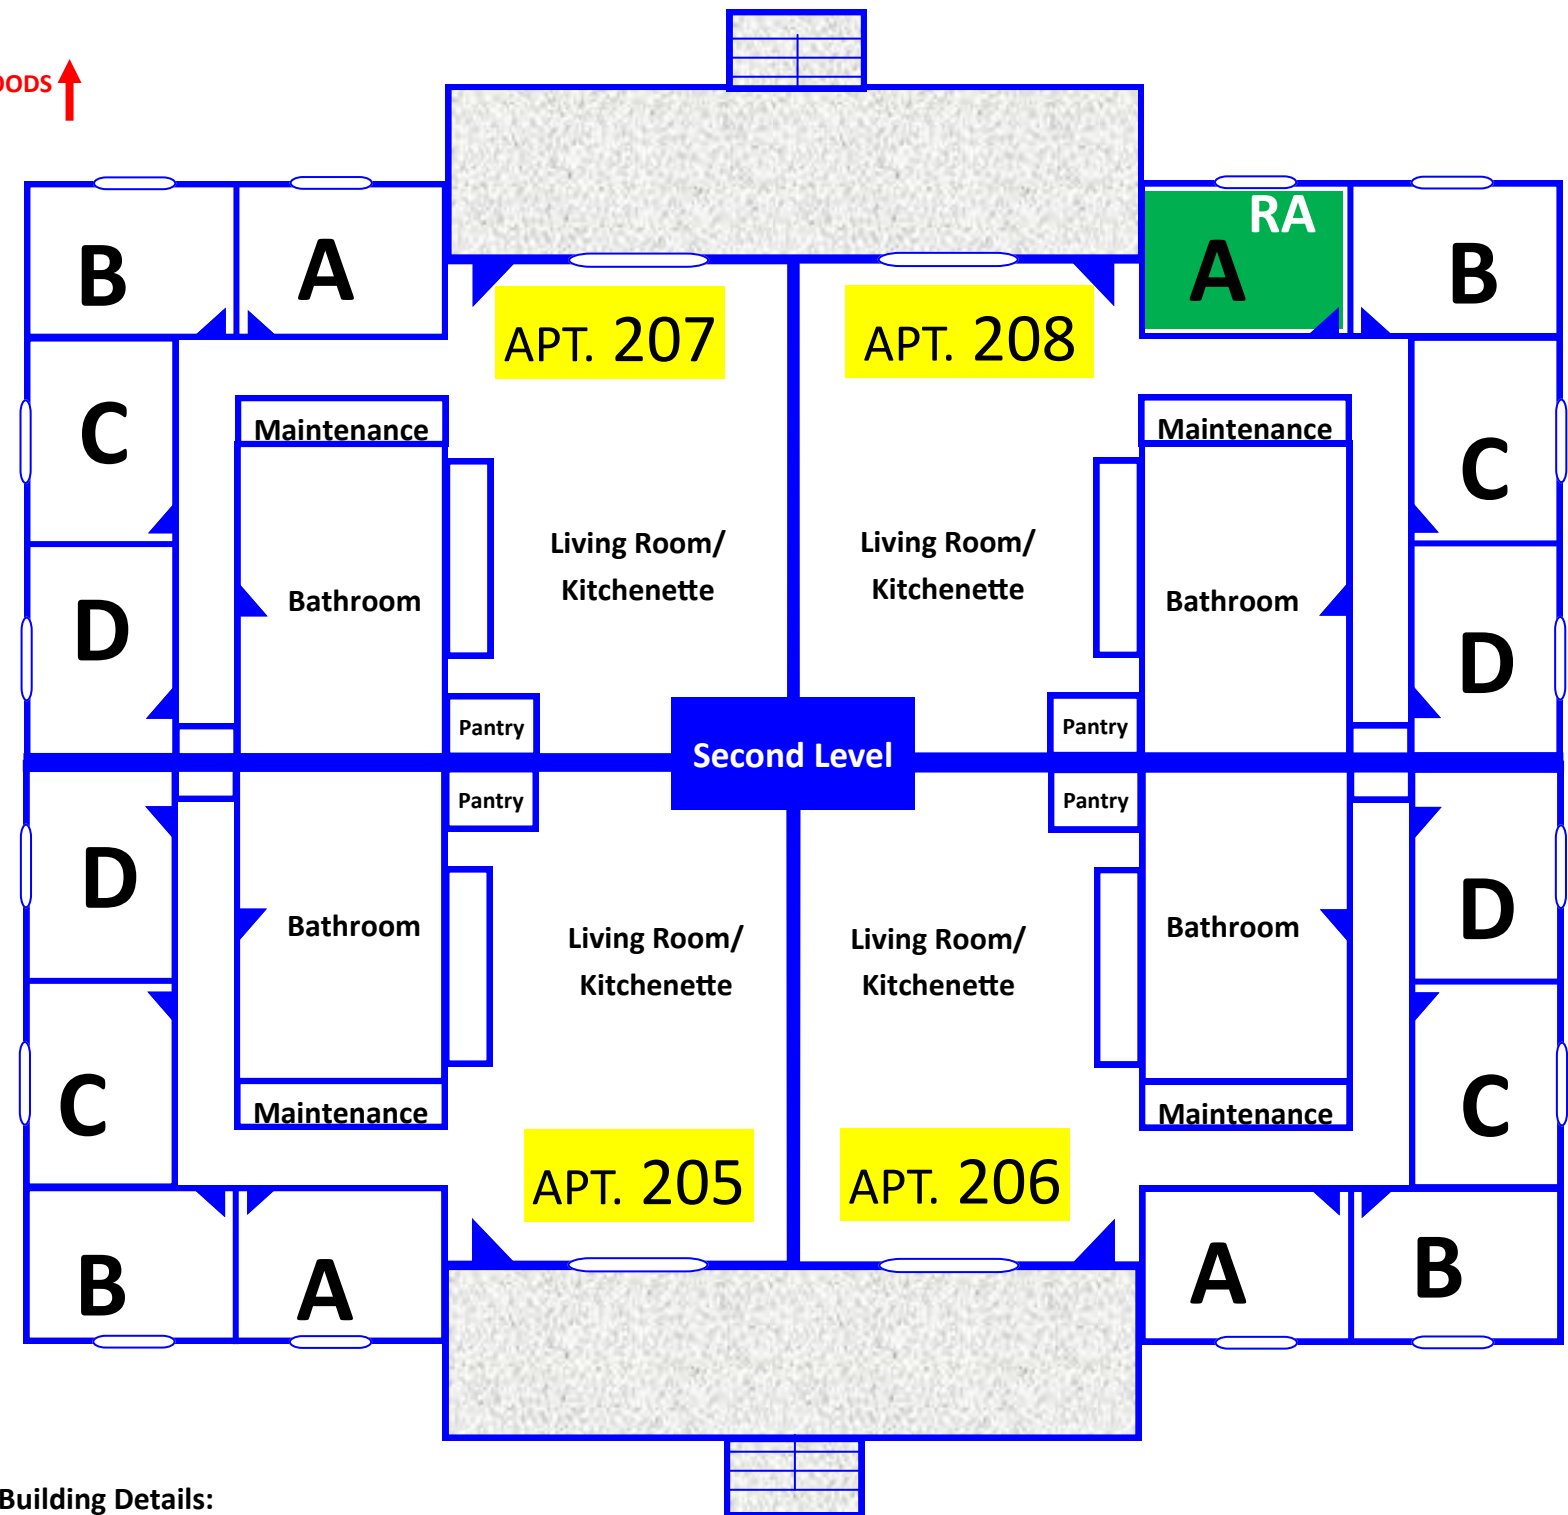

PARKING LOT ↓

Cuthbert Allen Apartments

Occupancy 128

2nd

MAY NOT BE TO SCALE

WOODS ↑

Building Details:

- ◆ Private bedrooms, 4 rooms to an apartment
- ◆ 1st and 4th apartments for men; 2nd and 3rd apartments for women
- ◆ Upper-class students
- ◆ Occupancy: 64 men and 64 women
- ◆ Laundry room back of the 1st
- ◆ Bedroom contains bed, mattress, desk, chair, dresser, and wardrobe
- ◆ Kitchen and Common Area refrigerator, microwave, dining table and chairs, couch, 2 chairs, 2 end tables, and coffee table
- ◆ Conference room at the back of the 1st
- ◆ Alcohol allowed for those who are 21 years of age
- ◆ Located on back of campus, past cemetery
- ◆ There is a sand volleyball court behind 3rd and 4th
- ◆ Parking is in front of apartments

Cuthbert Allen Apartments

Occupancy 128

3rd

MAY NOT BE TO SCALE

WOODS ↑

Building Details:

- ◆ Private bedrooms, 4 rooms to an apartment
- ◆ 1st and 4th apartments for men; 2nd and 3rd apartments for women
- ◆ Upper-class students
- ◆ Occupancy: 64 men and 64 women
- ◆ Laundry room back of the 1st
- ◆ Bedroom contains bed, mattress, desk, chair, dresser, and wardrobe
- ◆ Kitchen and Common Area refrigerator, microwave, dining table and chairs, couch, 2 chairs, 2 end tables, and coffee table
- ◆ Conference room at the back of the 1st
- ◆ Alcohol allowed for those who are 21 years of age
- ◆ Located on back of campus, past cemetery
- ◆ There is a sand volleyball court behind 3rd and 4th
- ◆ Parking is in front of apartments