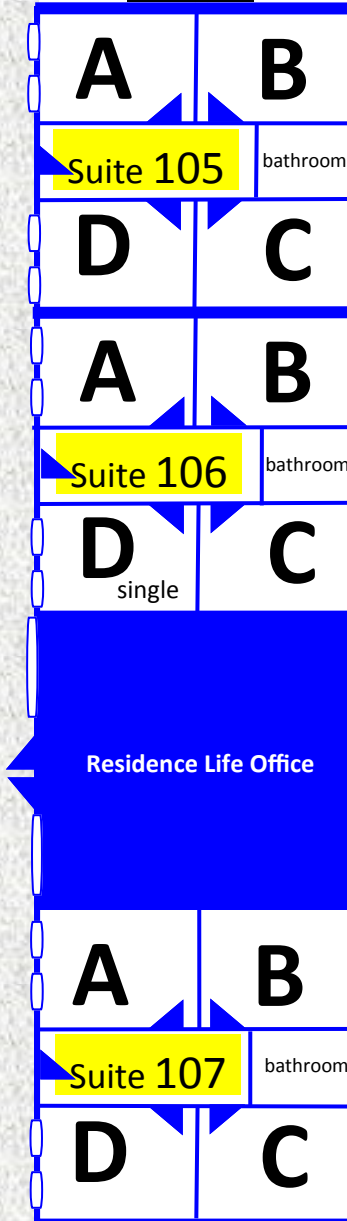

O'Connell Residence Hall

Occupancy 202 (with Triples: 216)

1st floor

Building Details:

- Double Rooms; some can be tripled when needed
- Women's hall
- Mix of freshmen and upper-class students
- Occupancy: 1st : 93 & 2nd : 109 (w/ Triples: 123)
- Laundry room is located in the basement below room 105
- Room contains 2 sets each of bed, mattress, desk, chair, and dresser
- There is a lobby (Clancy's) for general use with a pool table, foosball, ping pong; equipment can be loaned out in the Res Life office on OC
- OC is a dry hall which means no alcohol is allowed even if student is of age (21 years)
- Located on the Quad
- There is a sand volleyball court in front of the building and the Grotto is behind
- Parking is either in the lot behind the new Dining Hall or in the OC Lot

*MAY NOT BE TO SCALE