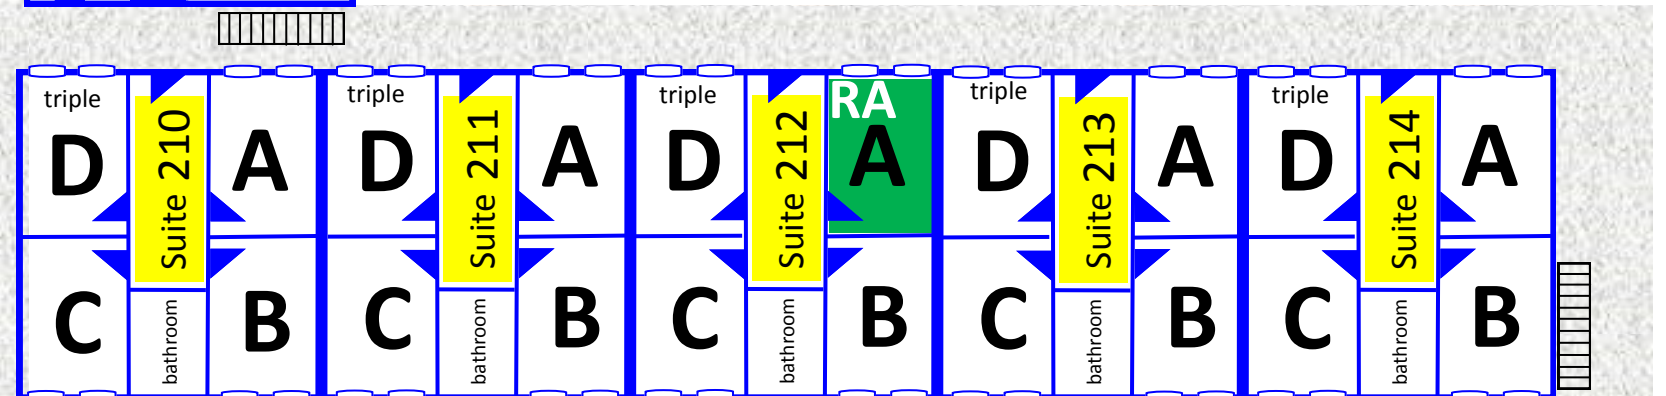

O'Connell Residence Hall

Occupancy 202 (with Triples: 216)

2nd floor

Building Details:

- Double Rooms; some can be tripled when needed
- Women's hall
- Mix of freshmen and upper-class students
- Occupancy: 1st : 93 & 2nd : 109 (w/ Triples: 123)
- Laundry room is located in the basement below room 105
- Room contains 2 sets each of bed, mattress, desk, chair, and dresser
- There is a lobby (Clancy's) for general use with a pool table, foose ball, ping pong; equipment can be loaned out in the Res Life office on OC
- OC is a dry hall which means no alcohol is allowed even if student is of age (21 years)
- Located on the Quad
- There is a sand volleyball court in front of the building and the Grotto is behind
- Parking is either in the lot behind the new Dining Hall or in the OC Lot

*MAY NOT BE TO SCALE