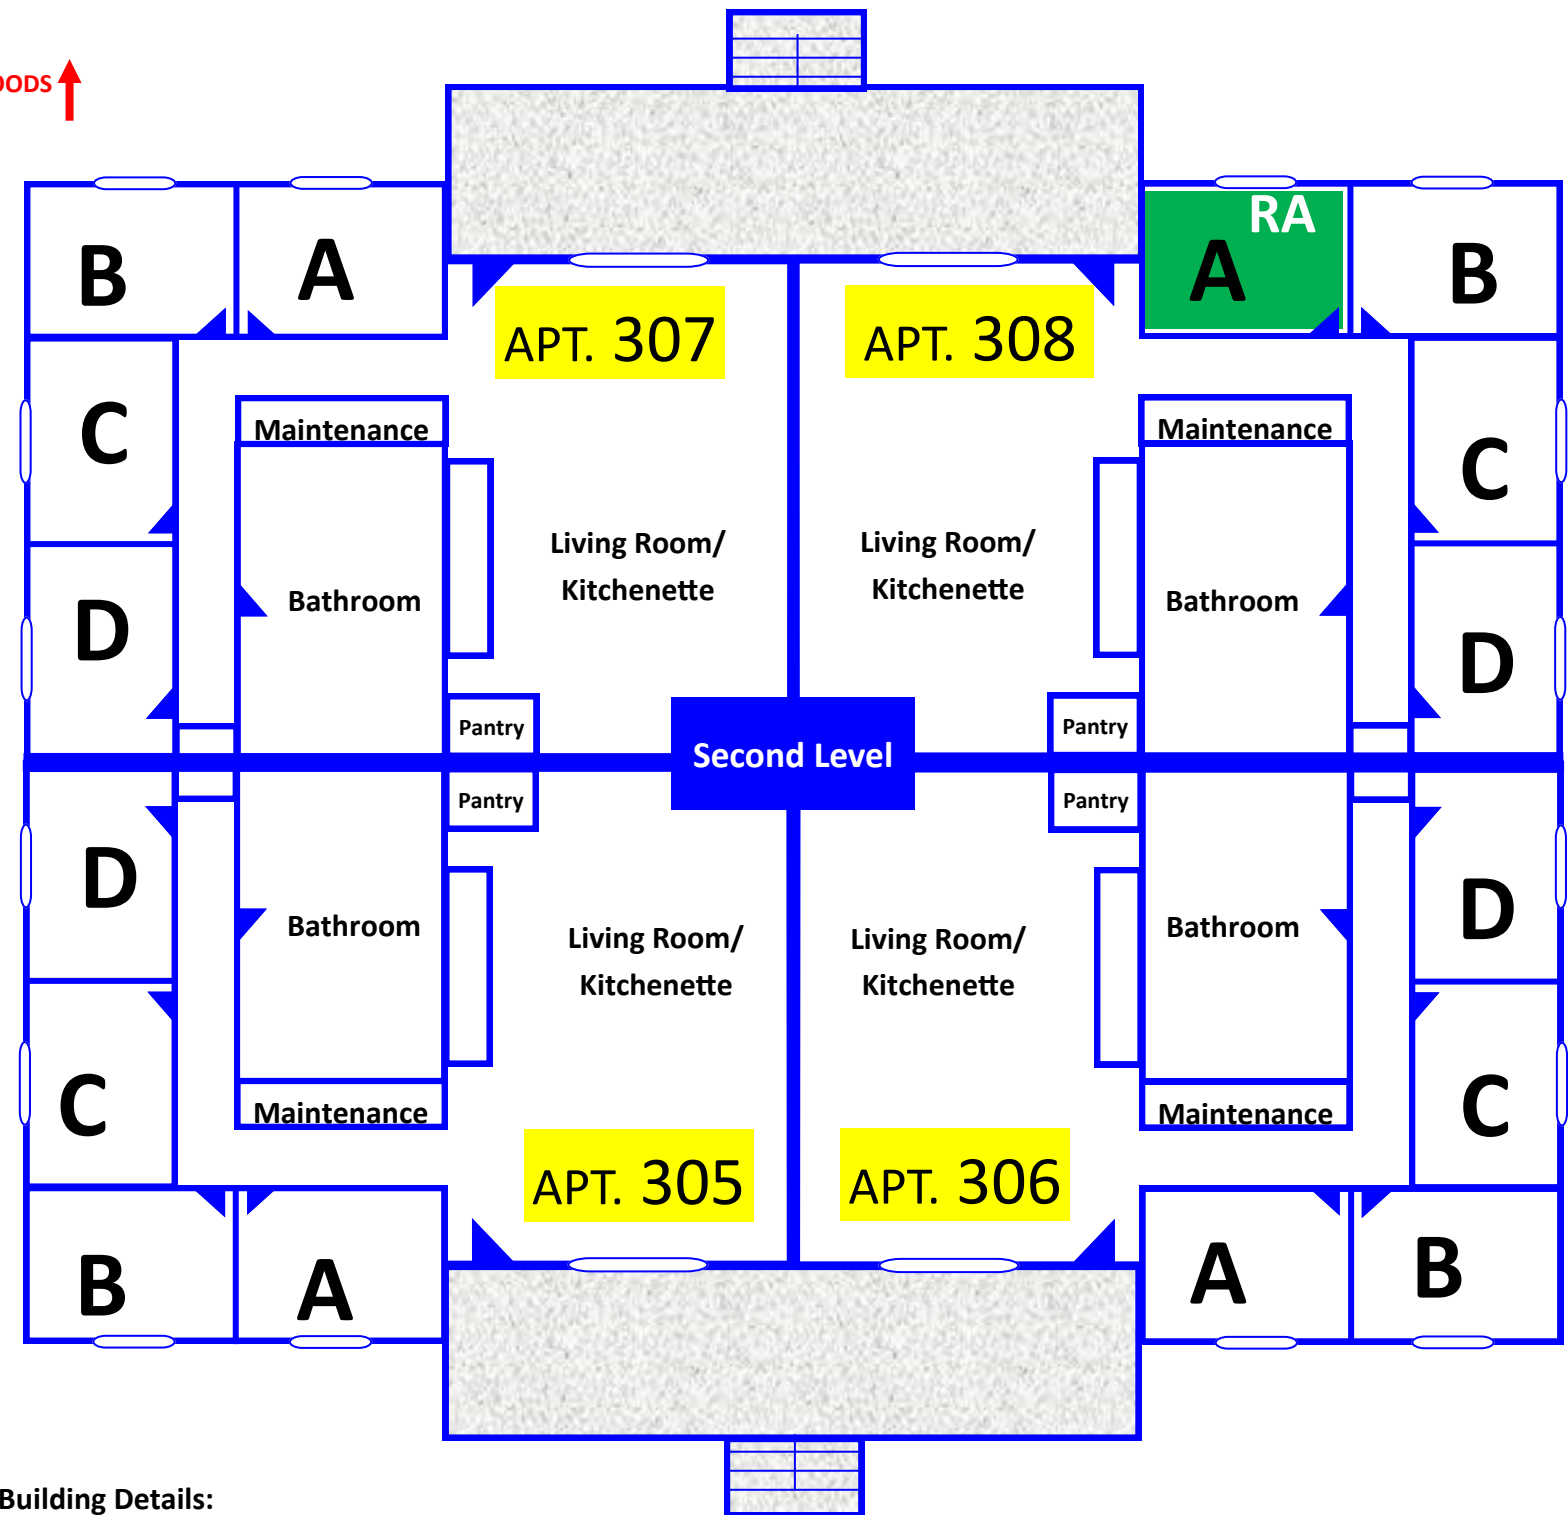

Cuthbert Allen Apartments

Occupancy 128

3rd

MAY NOT BE TO SCALE

WOODS ↑

Building Details:

- ◆ Private bedrooms, 4 rooms to an apartment
- ◆ 1st and 4th apartments for men; 2nd and 3rd apartments for women
- ◆ Upper-class students
- ◆ Occupancy: 64 men and 64 women
- ◆ Laundry room back of the 1st
- ◆ Bedroom contains bed, mattress, desk, chair, dresser, and wardrobe
- ◆ Kitchen and Common Area refrigerator, microwave, dining table and chairs, couch, 2 chairs, 2 end tables, and coffee table
- ◆ Conference room at the back of the 1st
- ◆ Alcohol allowed for those who are 21 years of age
- ◆ Located on back of campus, past cemetery
- ◆ There is a sand volleyball court behind 3rd and 4th
- ◆ Parking is in front of apartments

Cuthbert Allen Apartments

Occupancy 128

4th

MAY NOT BE TO SCALE

WOODS ↑

Building Details:

- ◆ Private bedrooms, 4 rooms to an apartment
- ◆ 1st and 4th apartments for men; 2nd and 3rd apartments for women
- ◆ Upper-class students
- ◆ Occupancy: 64 men and 64 women
- ◆ Laundry room back of the 1st
- ◆ Bedroom contains bed, mattress, desk, chair, dresser, and wardrobe
- ◆ Kitchen and Common Area refrigerator, microwave, dining table and chairs, couch, 2 chairs, 2 end tables, and coffee table
- ◆ Conference room at the back of the 1st
- ◆ Alcohol allowed for those who are 21 years of age
- ◆ Located on back of campus, past cemetery
- ◆ There is a sand volleyball court behind 3rd and 4th
- ◆ Parking is in front of apartments