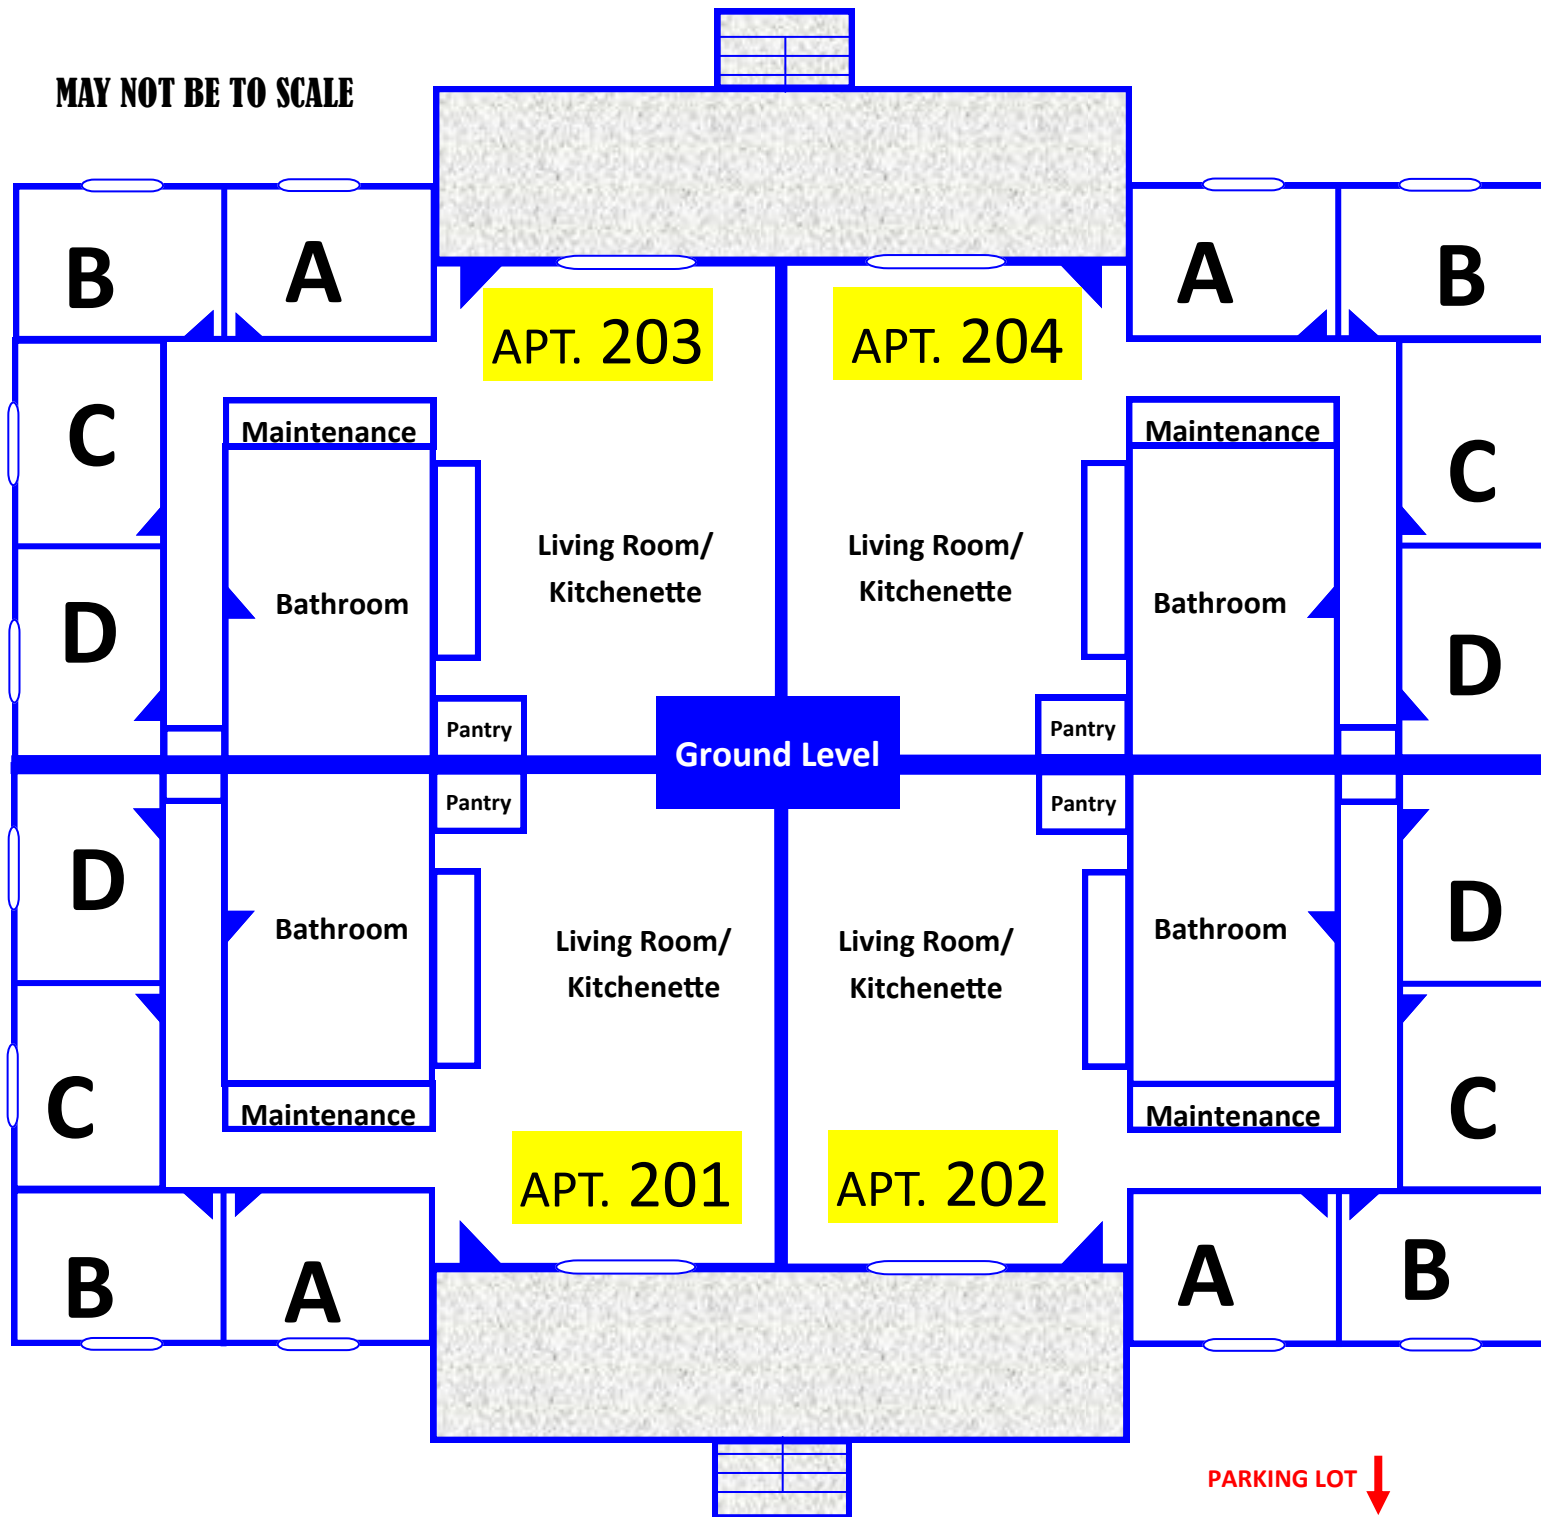

Cuthbert Allen Apartments

Occupancy 128

2nd

MAY NOT BE TO SCALE