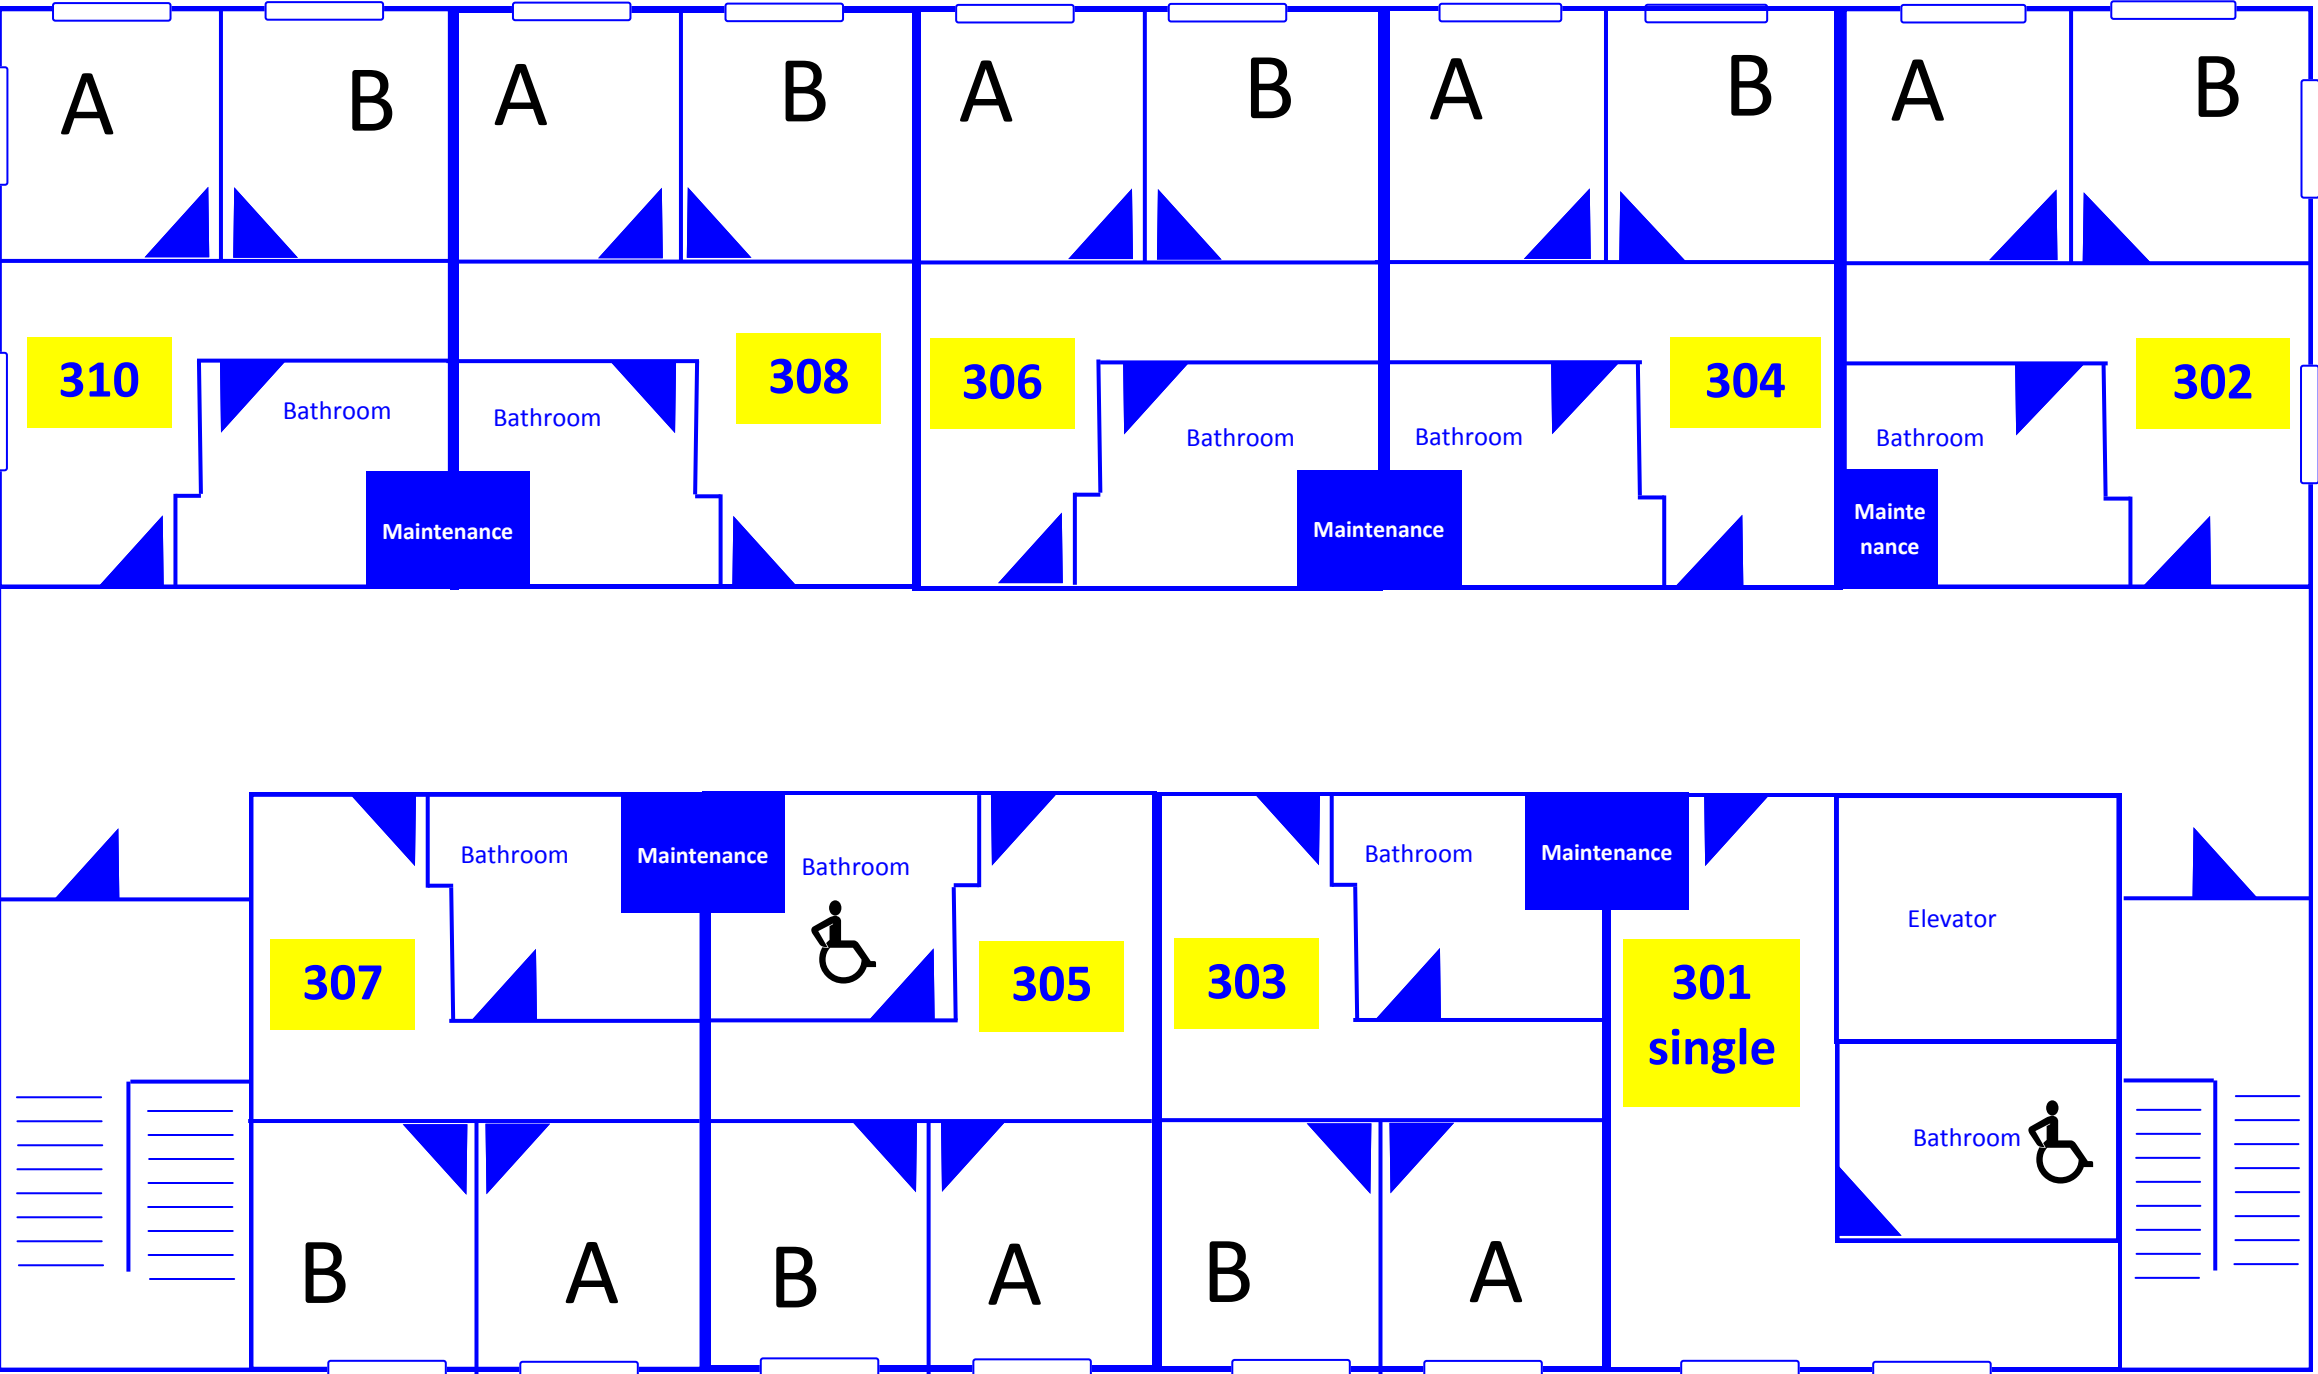

St. Benedict Residence Hall

Occupancy 55

3rd Level

Building Details:

- Private bedrooms, 2 rooms per suite
- Bedroom contains bed, mattress XL, desk, chair, and wardrobe
- Common area has cable, couch, chair, TV stand, side table
- Building is wireless
- Occupancy: 55 men
- Laundry room on Garden Level
- Elevator
- 1st floor has lounge and chapel
- Kitchen/lounge on Garden Level with refrigerator, microwave, stove, dining table and chairs, couches and chairs, end tables, and coffee table
- Alcohol is not allowed
- Located next to the Student Commons
- Card Entry
- Parking is in front of building