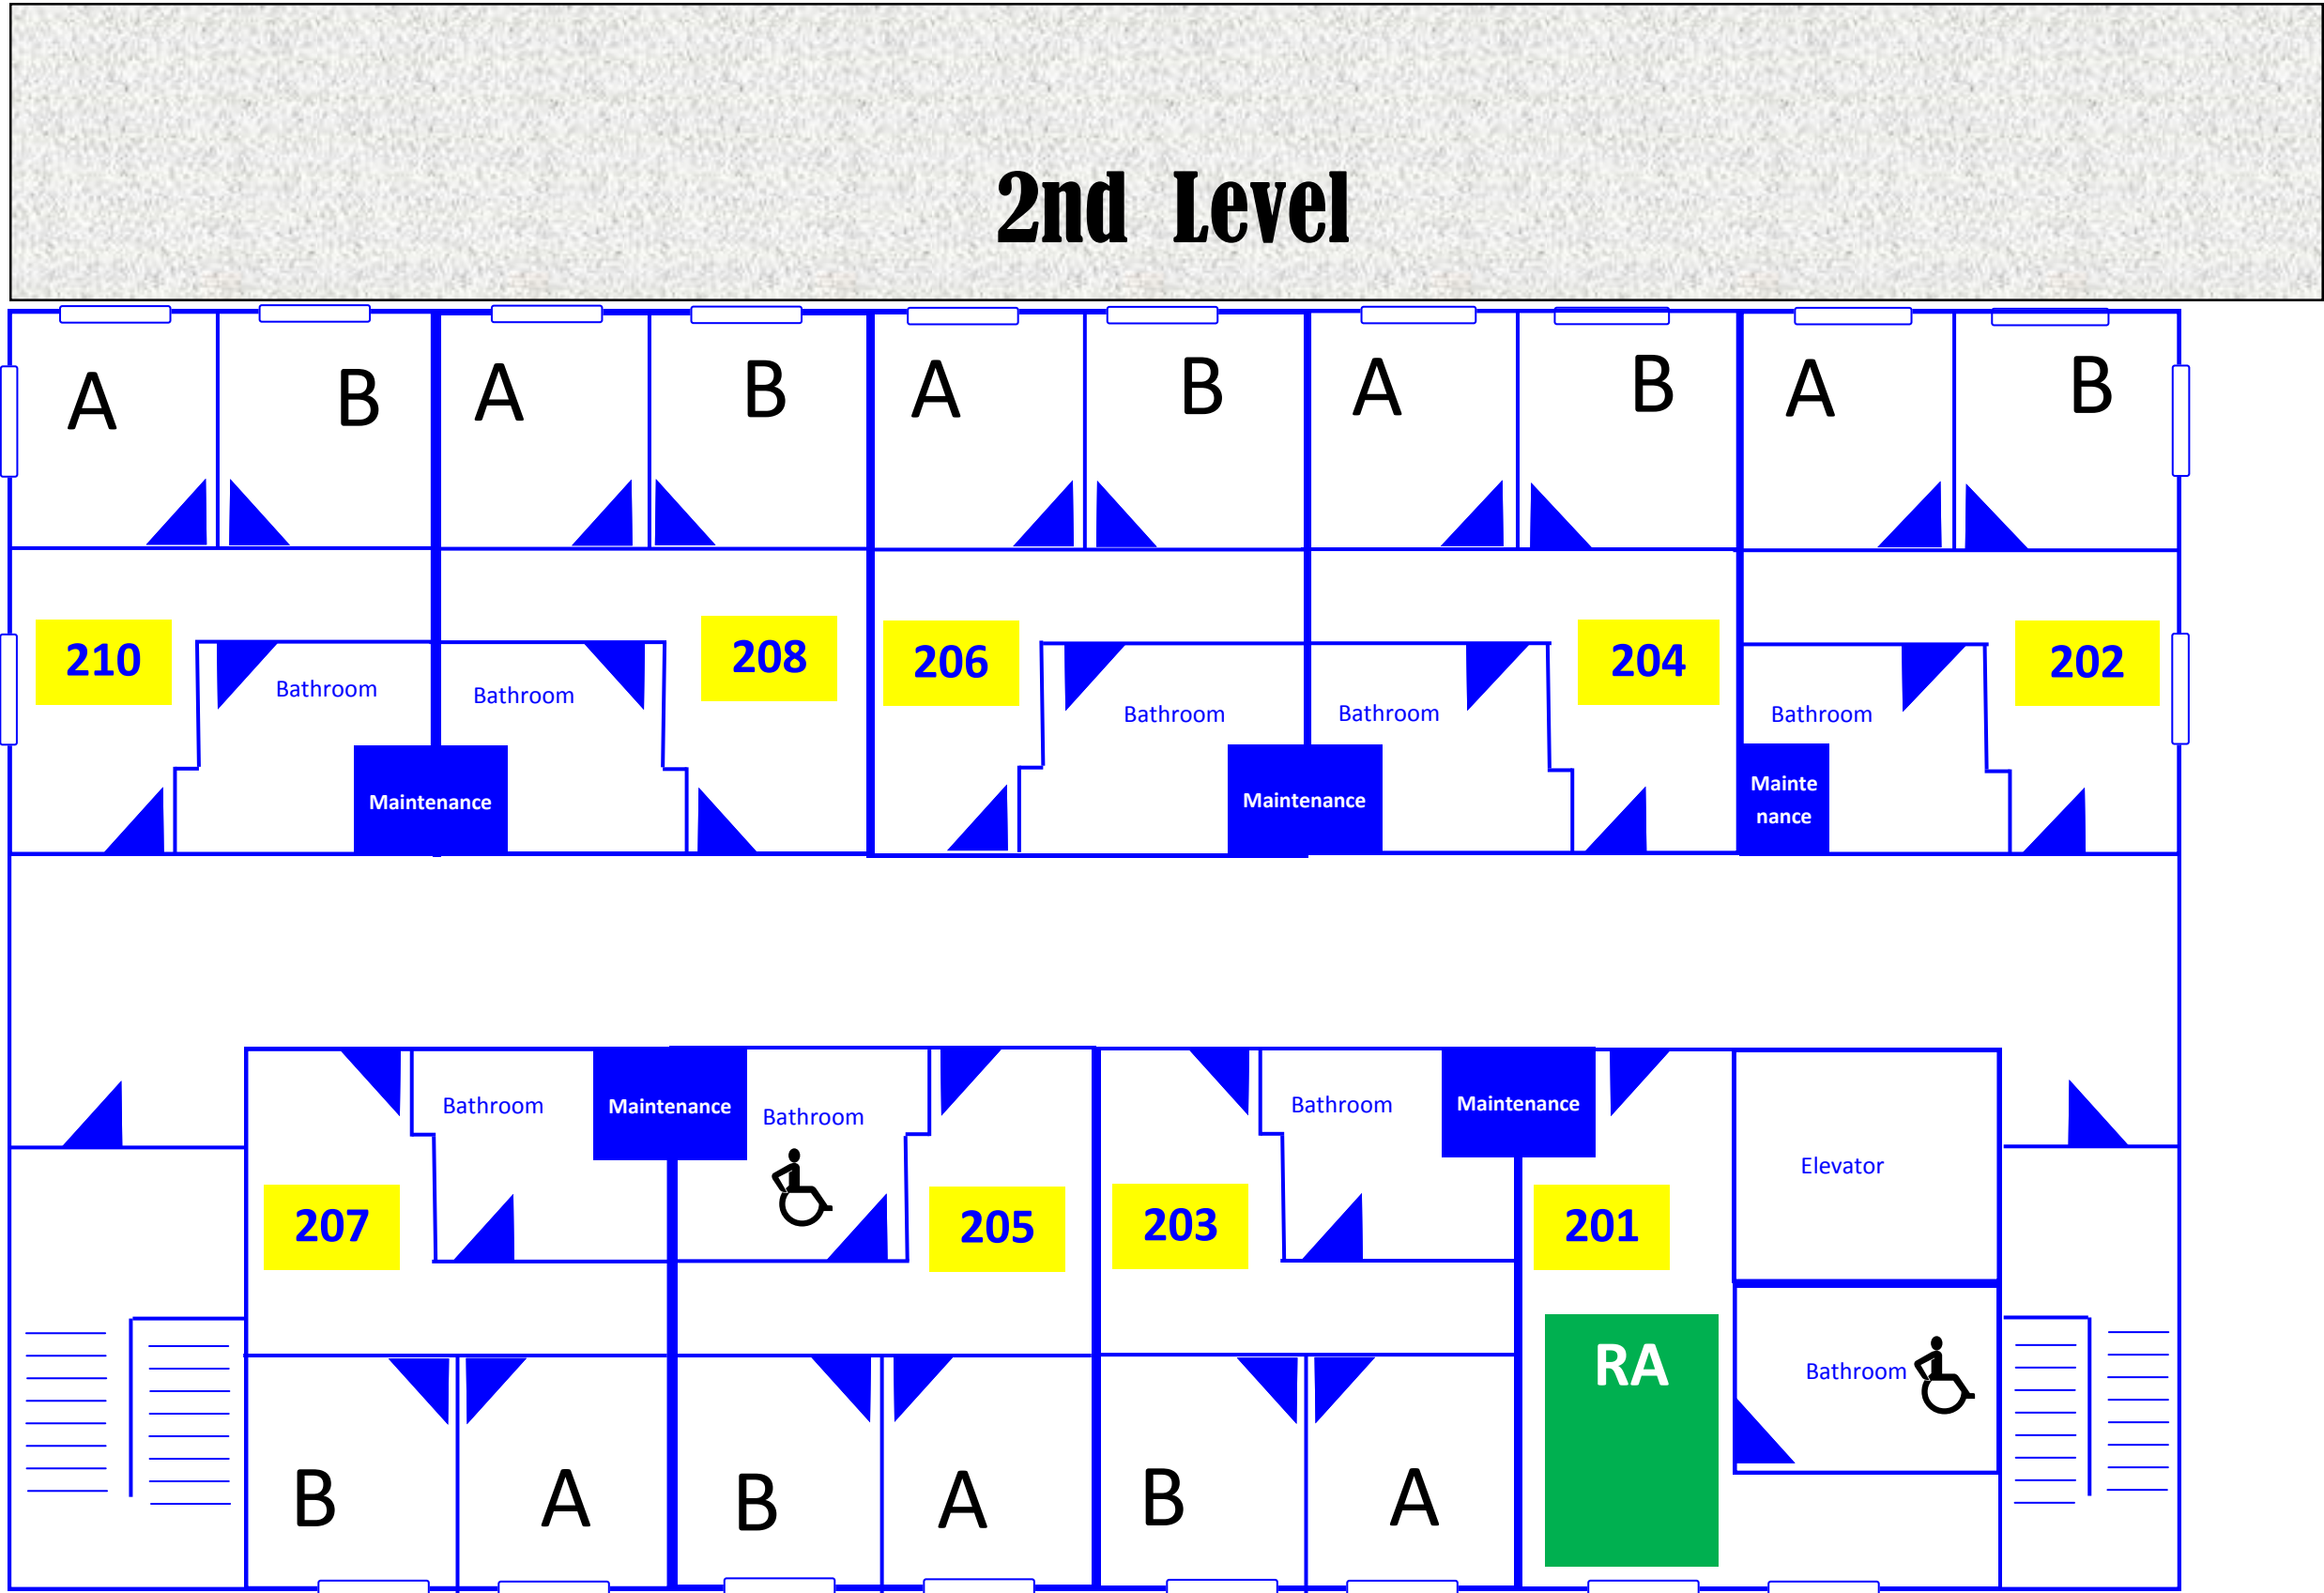

St. Benedict Residence Hall

Occupancy 55

2nd Level

Building Details:

- Private bedrooms, 2 rooms per suite
- Bedroom contains bed, mattress XL, desk, chair, and wardrobe
- Common area has cable, couch, chair, TV stand, side table
- Building is wireless
- Occupancy: 55 men
- Laundry room on Garden Level
- Elevator
- 1st floor has lounge and chapel
- Kitchen/lounge on Garden Level with refrigerator, microwave, stove, dining table and chairs, couches and chairs, end tables, and coffee table
- Alcohol is not allowed
- Located next to the Student Commons
- Card Entry
- Parking is in front of building