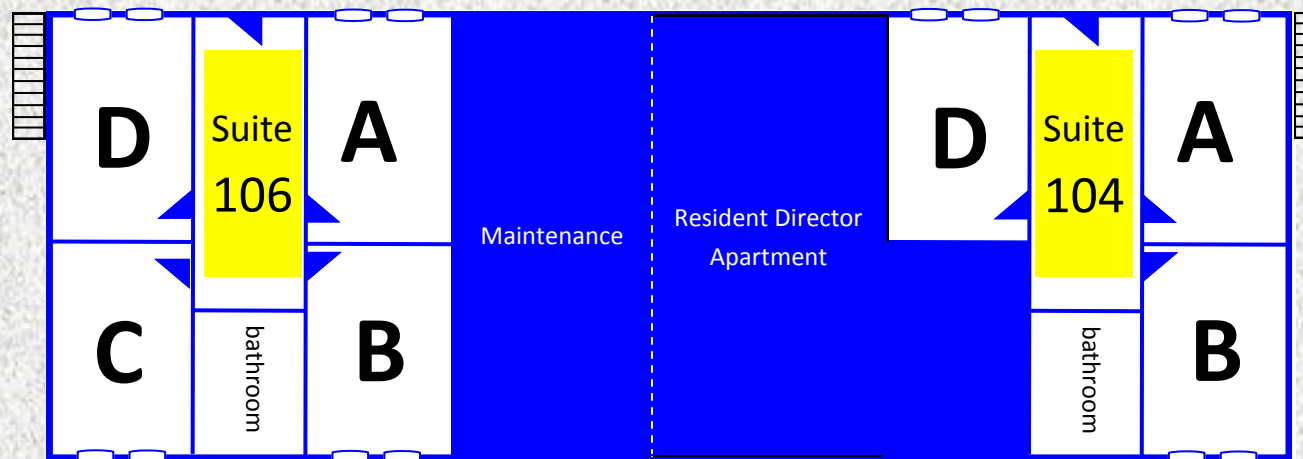

Raphael Arthur Residence Hall

Occupancy 102

1st floor

*MAY NOT BE TO SCALE

Building Details:

- ◆ Single Rooms
- ◆ 1st and 3rd floors for men
- ◆ 2nd floor for women
- ◆ Primarily upper-class students
- ◆ Occupancy: men: 66 & Women: 36
- ◆ No A/C, can bring personal units
- ◆ Microwaves not allowed unless attached to Microfridge

Poellath Residence Hall

Occupancy 197 (with Triples: 210)

1st floor

*MAY NOT BE TO SCALE

Building Details:

- ◆ Double Rooms; some can be tripled when needed
- ◆ Men's hall
- ◆ Mix of freshmen and upper-class students
- ◆ Occupancy: 1st : 96 & 2nd : 101 (w/ Triples: 114)
- ◆ For laundry, must use laundry in OC
- ◆ Room contains 2 sets each of bed, mattress, desk, chair, and dresser
- ◆ There is a lobby for general use with a pool table; pool equipment can be loaned out in the Res Life office on OC.
- ◆ PO is a dry hall which means no alcohol is allowed even if student is of age (21 years)
- ◆ Located on the Quad between the new Dining Hall and RA
- ◆ There is a picnic area behind the building
- ◆ Parking is either in the lot behind the new Dining Hall or in the OC Lot

O'Connell Residence Hall

Occupancy 202 (with Triples: 216)

1st floor

Building Details:

- ◆ Double Rooms; some can be tripled when needed
- ◆ Women's hall
- ◆ Mix of freshmen and upper-class students
- ◆ Occupancy: 1st : 93 & 2nd : 109 (w/ Triples: 123)
- ◆ Laundry room is located in the basement below room 105
- ◆ Room contains 2 sets each of bed, mattress, desk, chair, and dresser
- ◆ There is a lobby (Clancy's) for general use with a pool table, foosball, ping pong; equipment can be loaned out in the Res Life office on OC
- ◆ OC is a dry hall which means no alcohol is allowed even if student is of age (21 years)
- ◆ Located on the Quad
- ◆ There is a sand volleyball court in front of the building and the Grotto is behind
- ◆ Parking is either in the lot behind the new Dining Hall or in the OC Lot