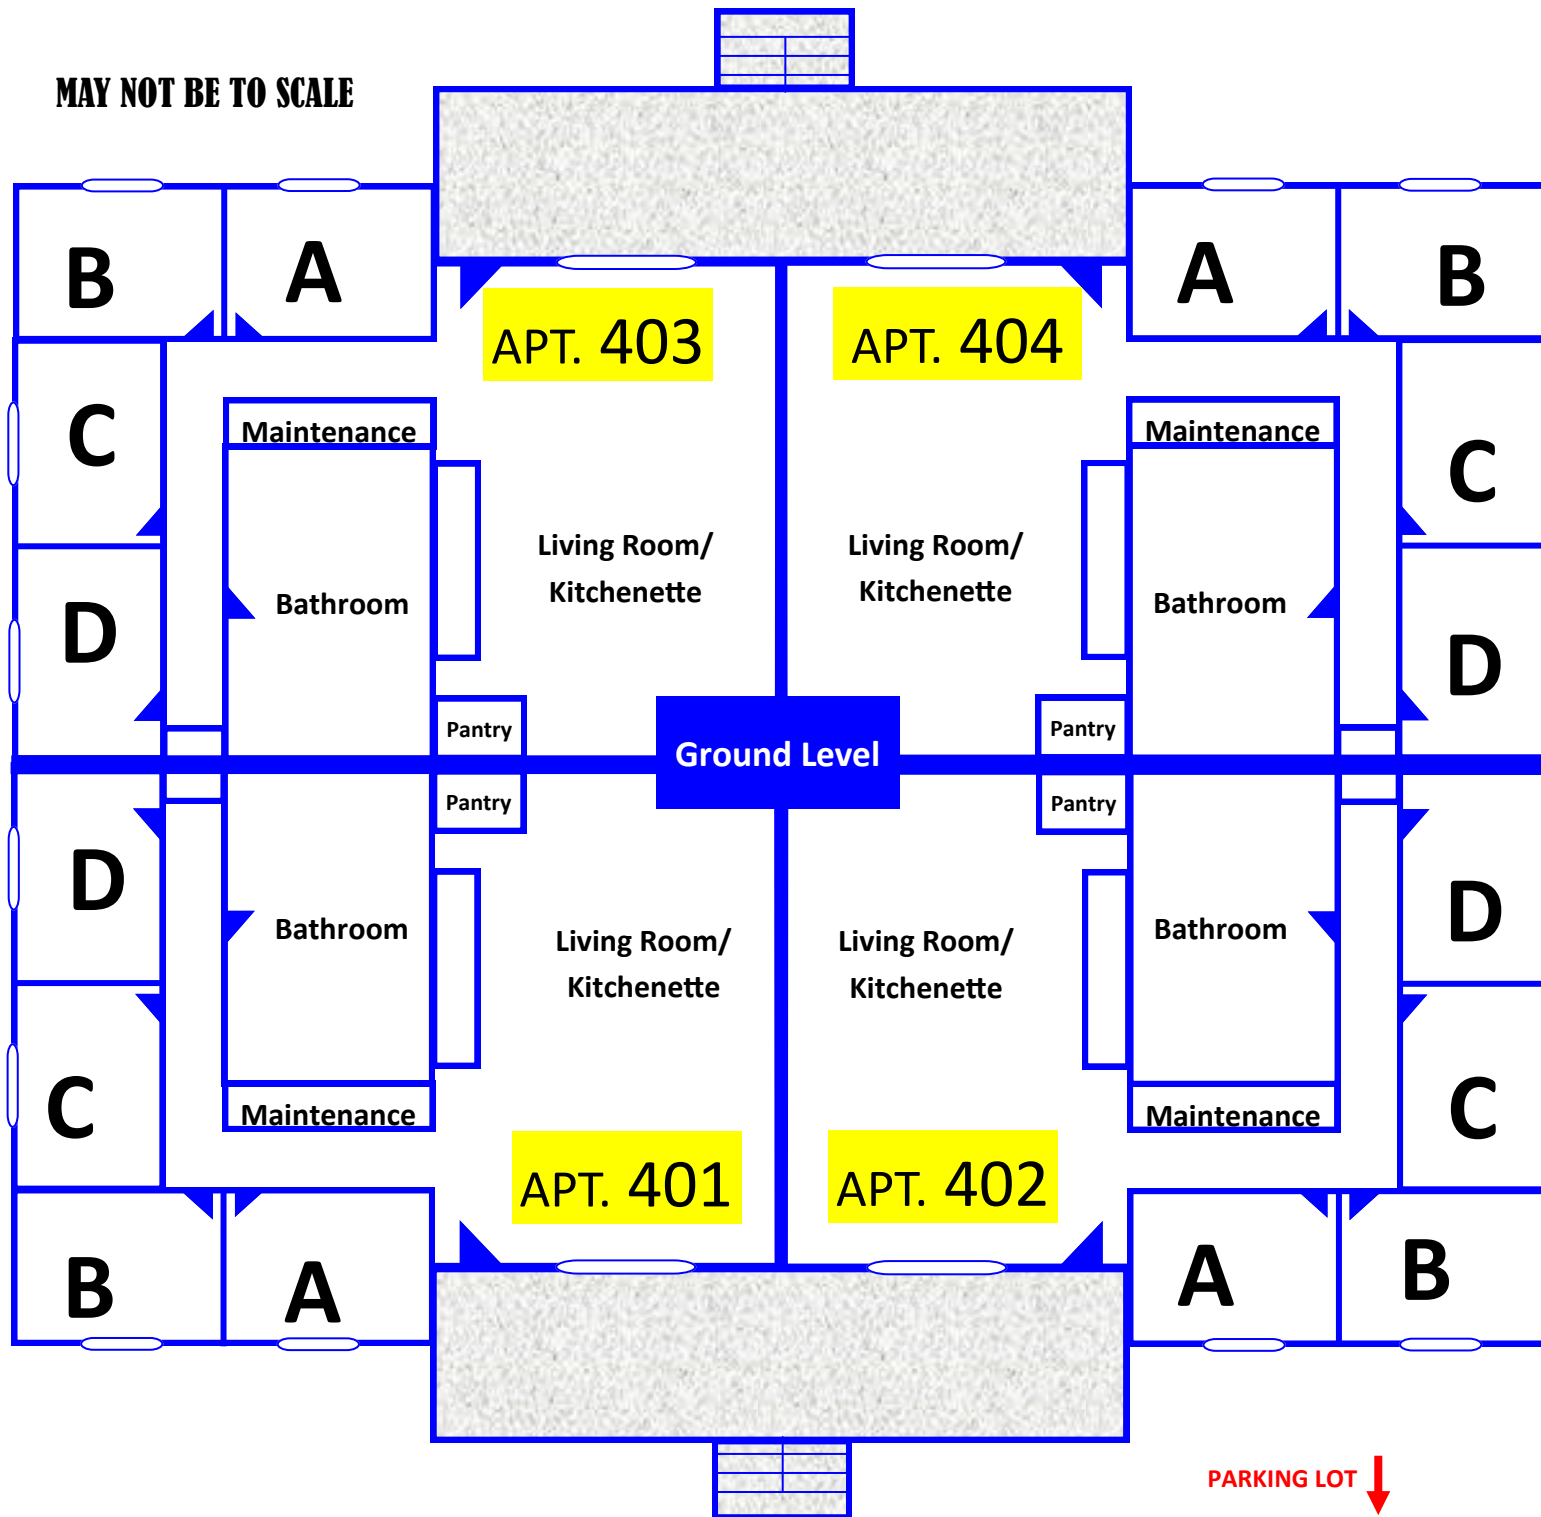

Cuthbert Allen Apartments

Occupancy 128

4th

MAY NOT BE TO SCALE