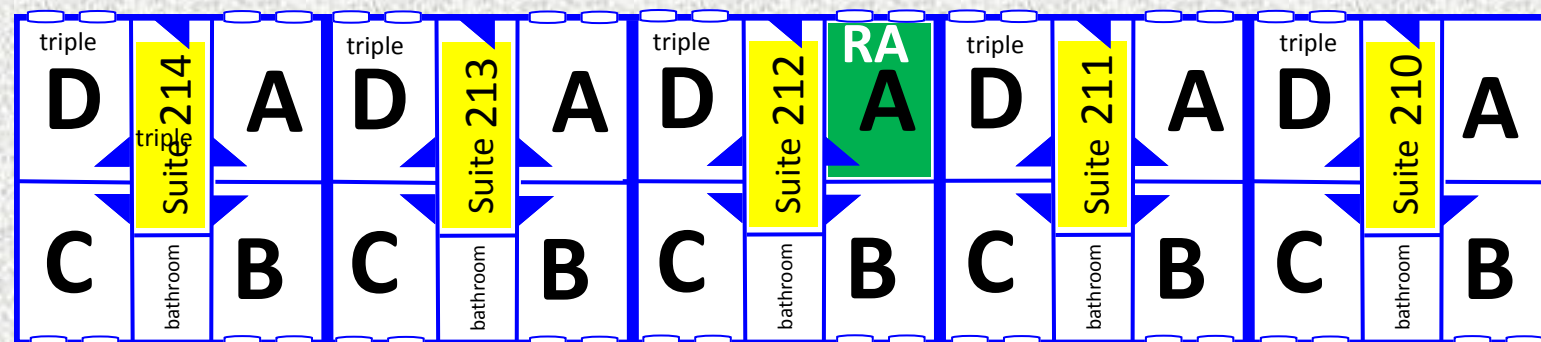

Poellath Residence Hall

Occupancy 197 (with Triples: 210)

2nd floor

*MAY NOT BE TO SCALE

Building Details:

- ◆ Double Rooms; some can be tripled when needed
- ◆ Men's hall
- ◆ Mix of freshmen and upper-class students
- ◆ Occupancy: 1st : 96 & 2nd : 101 (w/ Triples: 114)
- ◆ For laundry, must use laundry in OC
- ◆ Room contains 2 sets each of bed, mattress, desk, chair, and dresser
- ◆ There is a lobby for general use with a pool table; pool equipment can be loaned out in the Res Life office on OC.
- ◆ PO is a dry hall which means no alcohol is allowed even if student is of age (21 years)
- ◆ Located on the Quad between the new Dining Hall and RA
- ◆ There is a picnic area behind the building
- ◆ Parking is either in the lot behind the new Dining Hall or in the OC Lot

O'Connell Residence Hall

Occupancy 202 (with Triples: 216)

1st floor

Building Details:

- ◆ Double Rooms; some can be tripled when needed
- ◆ Women's hall
- ◆ Mix of freshmen and upper-class students
- ◆ Occupancy: 1st : 93 & 2nd : 109 (w/ Triples: 123)
- ◆ Laundry room is located in the basement below room 105
- ◆ Room contains 2 sets each of bed, mattress, desk, chair, and dresser
- ◆ There is a lobby (Clancy's) for general use with a pool table, foosball, ping pong; equipment can be loaned out in the Res Life office on OC
- ◆ OC is a dry hall which means no alcohol is allowed even if student is of age (21 years)
- ◆ Located on the Quad
- ◆ There is a sand volleyball court in front of the building and the Grotto is behind
- ◆ Parking is either in the lot behind the new Dining Hall or in the OC Lot