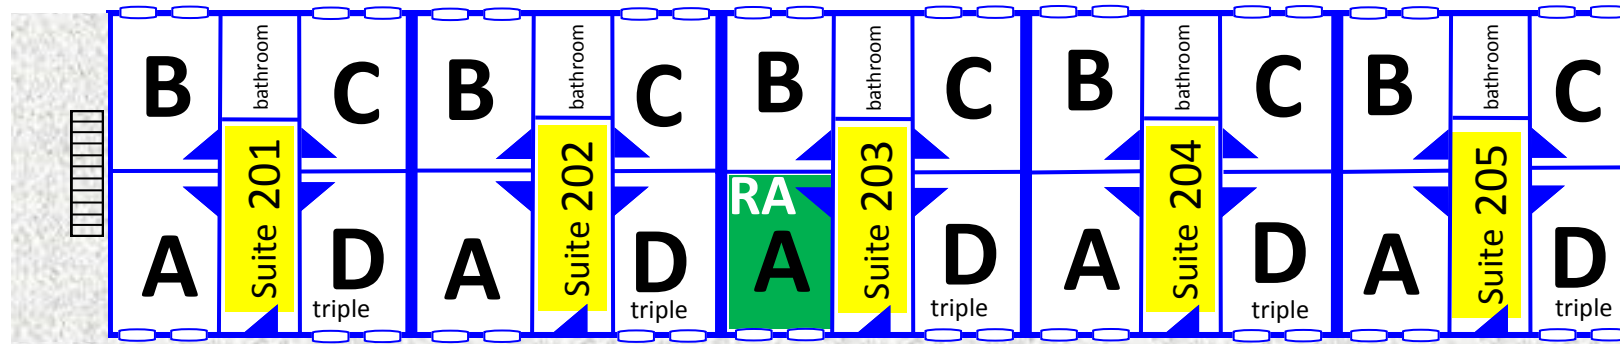

O'Connell Residence Hall

Occupancy 202 (with Triples: 216)

1st floor

Building Details:

- ◆ Double Rooms; some can be tripled when needed
- ◆ Women's hall
- ◆ Mix of freshmen and upper-class students
- ◆ Occupancy: 1st : 93 & 2nd : 109 (w/ Triples: 123)
- ◆ Laundry room is located in the basement below room 105
- ◆ Room contains 2 sets each of bed, mattress, desk, chair, and dresser
- ◆ There is a lobby (Clancy's) for general use with a pool table, foosball, ping pong; equipment can be loaned out in the Res Life office on OC
- ◆ OC is a dry hall which means no alcohol is allowed even if student is of age (21 years)
- ◆ Located on the Quad
- ◆ There is a sand volleyball court in front of the building and the Grotto is behind
- ◆ Parking is either in the lot behind the new Dining Hall or in the OC Lot

*MAY NOT BE TO SCALE

O'Connell Residence Hall

Occupancy 202 (with Triples: 216)

2nd floor

Building Details:

- ◆ Double Rooms; some can be tripled when needed
- ◆ Women's hall
- ◆ Mix of freshmen and upper-class students
- ◆ Occupancy: 1st : 93 & 2nd : 109 (w/ Triples: 123)
- ◆ Laundry room is located in the basement below room 105
- ◆ Room contains 2 sets each of bed, mattress, desk, chair, and dresser
- ◆ There is a lobby (Clancy's) for general use with a pool table, foose ball, ping pong; equipment can be loaned out in the Res Life office on OC
- ◆ OC is a dry hall which means no alcohol is allowed even if student is of age (21 years)
- ◆ Located on the Quad
- ◆ There is a sand volleyball court in front of the building and the Grotto is behind
- ◆ Parking is either in the lot behind the new Dining Hall or in the OC Lot