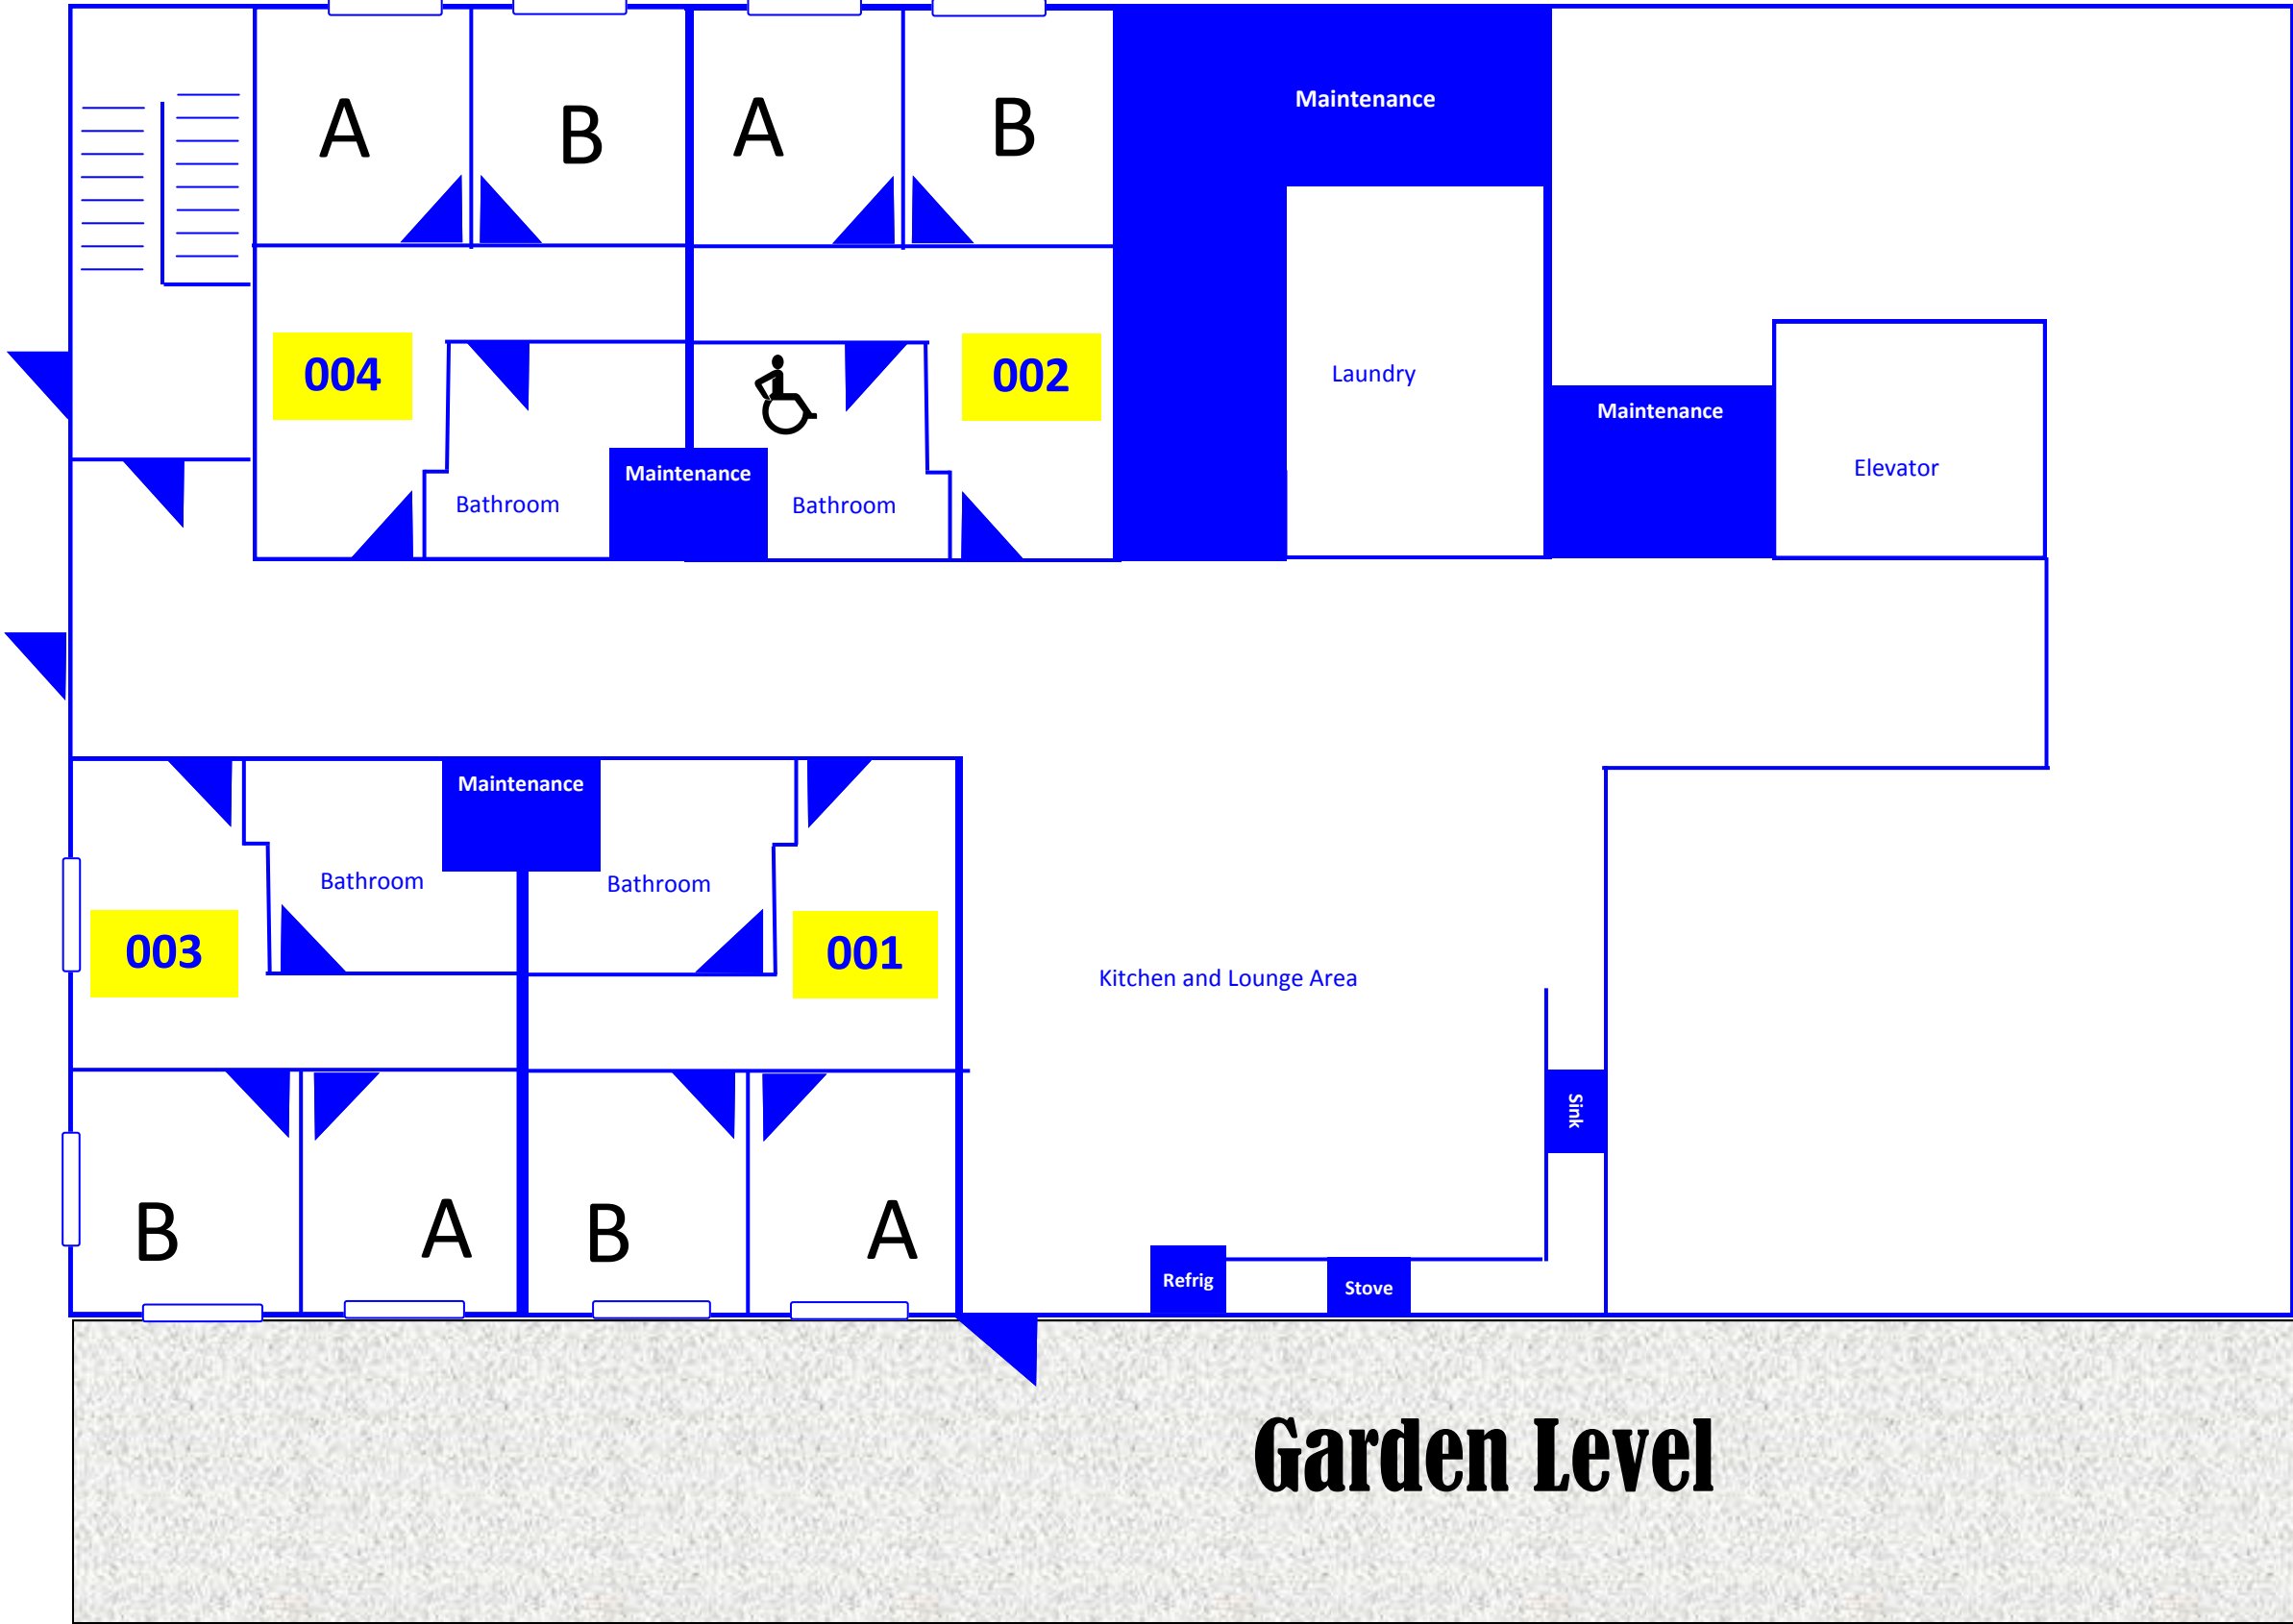

St. Benedict Residence Hall

Occupancy 55

3rd Level

Building Details:

- ◆ Private bedrooms, 2 rooms per suite
- ◆ Bedroom contains bed, mattress XL, desk, chair, and wardrobe
- ◆ Common area has cable, couch, chair, TV stand, side table
- ◆ Building is wireless
- ◆ Occupancy: 55 men
- ◆ Laundry room on Garden Level
- ◆ Elevator
- ◆ 1st floor has lounge and chapel
- ◆ Kitchen/lounge on Garden Level with refrigerator, microwave, stove, dining table and chairs, couches and chairs, end tables, and coffee table
- ◆ Alcohol is not allowed
- ◆ Located next to the Student Commons
- ◆ Card Entry
- ◆ Parking is in front of building

St. Scholastica Residence Hall

Occupancy 55

Building Details:

- ◆ Private bedrooms, 2 rooms per suite
- ◆ Bedroom contains bed, mattress XL, desk, chair, and wardrobe
- ◆ Common area has cable, couch, chair, TV stand, side table
- ◆ Building is wireless
- ◆ Occupancy: 55 women
- ◆ Laundry room on Garden Level
- ◆ Elevator
- ◆ 1st floor has lounge and chapel
- ◆ Kitchen/lounge on Garden Level with refrigerator, microwave, stove, dining table and chairs, couches and chairs, end tables, and coffee table
- ◆ Alcohol is not allowed
- ◆ Located next to the Student Commons
- ◆ Card Entry
- ◆ Parking is in front of building