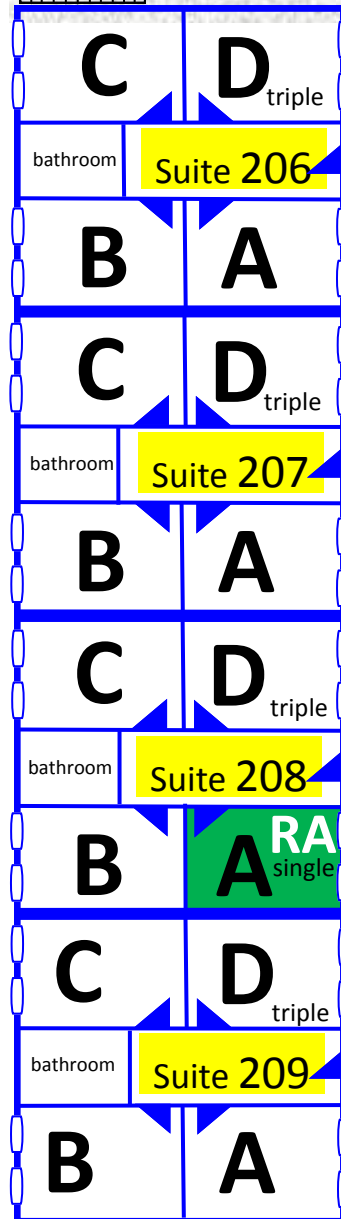

Poellath Residence Hall

Occupancy 197 (with Triples: 210)

1st floor

*MAY NOT BE TO SCALE

Building Details:

- ◆ Double Rooms; some can be tripled when needed
- ◆ Men's hall
- ◆ Mix of freshmen and upper-class students
- ◆ Occupancy: 1st : 96 & 2nd : 101 (w/ Triples: 114)
- ◆ For laundry, must use laundry in OC
- ◆ Room contains 2 sets each of bed, mattress, desk, chair, and dresser
- ◆ There is a lobby for general use with a pool table; pool equipment can be loaned out in the Res Life office on OC.
- ◆ PO is a dry hall which means no alcohol is allowed even if student is of age (21 years)
- ◆ Located on the Quad between the new Dining Hall and RA
- ◆ There is a picnic area behind the building
- ◆ Parking is either in the lot behind the new Dining Hall or in the OC Lot

Poellath Residence Hall

Occupancy 197 (with Triples: 210)

2nd floor

*MAY NOT BE TO SCALE

Building Details:

- ◆ Double Rooms; some can be tripled when needed
- ◆ Men's hall
- ◆ Mix of freshmen and upper-class students
- ◆ Occupancy: 1st : 96 & 2nd : 101 (w/ Triples: 114)
- ◆ For laundry, must use laundry in OC
- ◆ Room contains 2 sets each of bed, mattress, desk, chair, and dresser
- ◆ There is a lobby for general use with a pool table; pool equipment can be loaned out in the Res Life office on OC.
- ◆ PO is a dry hall which means no alcohol is allowed even if student is of age (21 years)
- ◆ Located on the Quad between the new Dining Hall and RA
- ◆ There is a picnic area behind the building
- ◆ Parking is either in the lot behind the new Dining Hall or in the OC Lot