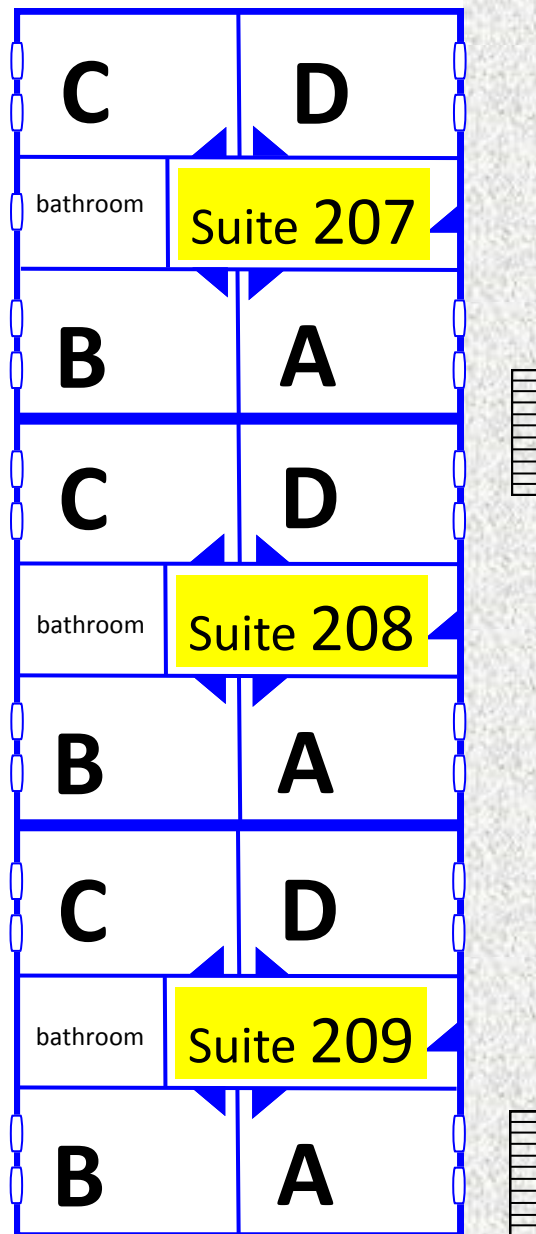

Raphael Arthur Residence Hall

Occupancy 102

1st floor

*MAY NOT BE TO SCALE

Building Details:

- ◆ Single Rooms
- ◆ 1st and 3rd floors for men
- ◆ 2nd floor for women
- ◆ Primarily upper-class students
- ◆ Occupancy: men: 66 & Women: 36
- ◆ No A/C, can bring personal units
- ◆ Microwaves not allowed unless attached to Microfridge

Raphael Arthur Residence Hall

Occupancy 102

2nd floor

*MAY NOT BE TO SCALE

Building Details:

- ◆ Single Rooms
- ◆ 1st and 3rd floors for men
- ◆ 2nd floor for women
- ◆ Primarily upper-class students
- ◆ Occupancy: men: 66 & Women: 36
- ◆ No A/C, can bring personal units
- ◆ Microwaves not allowed unless attached to Microfridge
- ◆ For laundry, must use OC or CA laundry rooms
- ◆ Room contains bed, mattress, desk, chair, and dresser
- ◆ Alcohol allowed for those who are 21 years of age
- ◆ Located across from Chapel
- ◆ There is a Basketball court behind the building
- ◆ Parking is either in the lot next to the cemetery (RA Lot) or past the police department (OC Lot)

Poellath Residence Hall

Occupancy 197 (with Triples: 210)

1st floor

*MAY NOT BE TO SCALE

Building Details:

- ◆ Double Rooms; some can be tripled when needed
- ◆ Men's hall
- ◆ Mix of freshmen and upper-class students
- ◆ Occupancy: 1st : 96 & 2nd : 101 (w/ Triples: 114)
- ◆ For laundry, must use laundry in OC
- ◆ Room contains 2 sets each of bed, mattress, desk, chair, and dresser
- ◆ There is a lobby for general use with a pool table; pool equipment can be loaned out in the Res Life office on OC.
- ◆ PO is a dry hall which means no alcohol is allowed even if student is of age (21 years)
- ◆ Located on the Quad between the new Dining Hall and RA
- ◆ There is a picnic area behind the building
- ◆ Parking is either in the lot behind the new Dining Hall or in the OC Lot