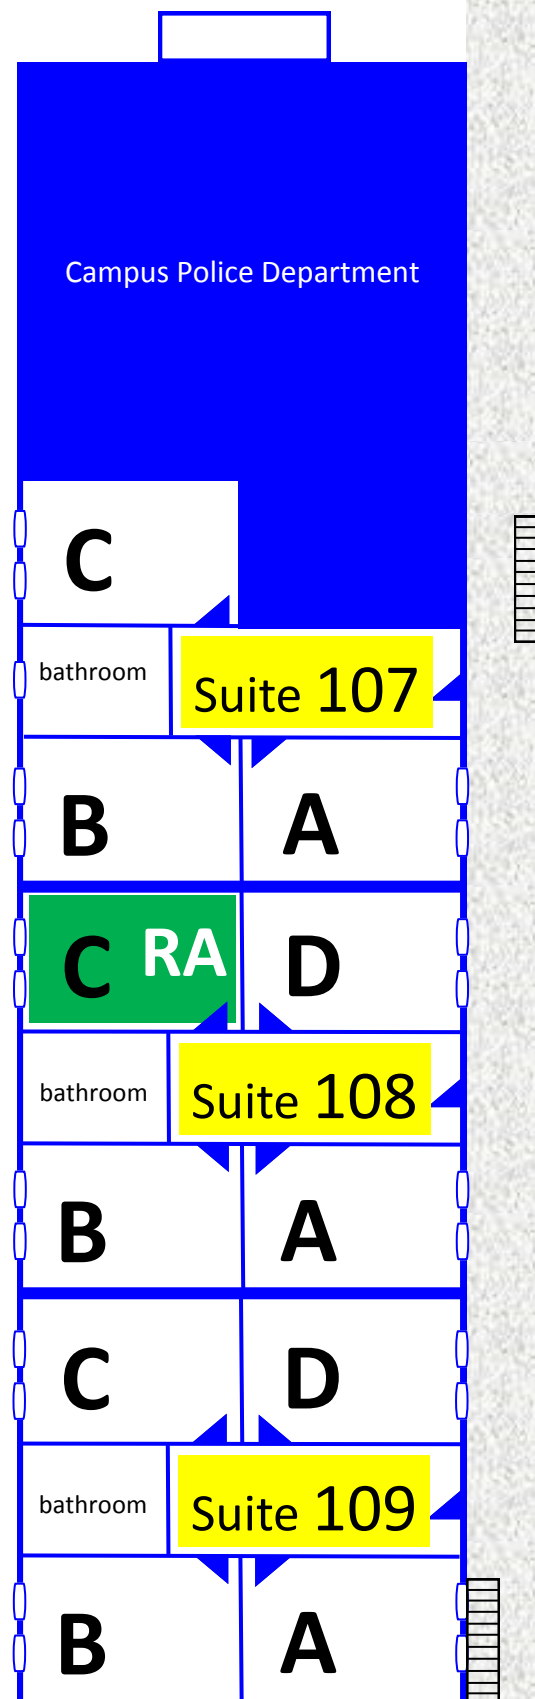

Raphael Arthur Residence Hall

Occupancy 102

1st floor

*MAY NOT BE TO SCALE

Building Details:

- ◆ Single Rooms
- ◆ 1st and 3rd floors for men
- ◆ 2nd floor for women
- ◆ Primarily upper-class students
- ◆ Occupancy: men: 66 & Women: 36
- ◆ No A/C, can bring personal units
- ◆ Microwaves not allowed unless attached to Microfridge

Raphael Arthur Residence Hall

Occupancy 102

2nd floor

*MAY NOT BE TO SCALE

Building Details:

- ◆ Single Rooms
- ◆ 1st and 3rd floors for men
- ◆ 2nd floor for women
- ◆ Primarily upper-class students
- ◆ Occupancy: men: 66 & Women: 36
- ◆ No A/C, can bring personal units
- ◆ Microwaves not allowed unless attached to Microfridge
- ◆ For laundry, must use OC or CA laundry rooms
- ◆ Room contains bed, mattress, desk, chair, and dresser
- ◆ Alcohol allowed for those who are 21 years of age
- ◆ Located across from Chapel
- ◆ There is a Basketball court behind the building
- ◆ Parking is either in the lot next to the cemetery (RA Lot) or past the police department (OC Lot)

Poellath Residence Hall

Occupancy 197 (with Triples: 210)

1st floor

*MAY NOT BE TO SCALE

Building Details:

- ◆ Double Rooms; some can be tripled when needed
- ◆ Men's hall
- ◆ Mix of freshmen and upper-class students
- ◆ Occupancy: 1st : 96 & 2nd : 101 (w/ Triples: 114)
- ◆ For laundry, must use laundry in OC
- ◆ Room contains 2 sets each of bed, mattress, desk, chair, and dresser
- ◆ There is a lobby for general use with a pool table; pool equipment can be loaned out in the Res Life office on OC.
- ◆ PO is a dry hall which means no alcohol is allowed even if student is of age (21 years)
- ◆ Located on the Quad between the new Dining Hall and RA
- ◆ There is a picnic area behind the building
- ◆ Parking is either in the lot behind the new Dining Hall or in the OC Lot