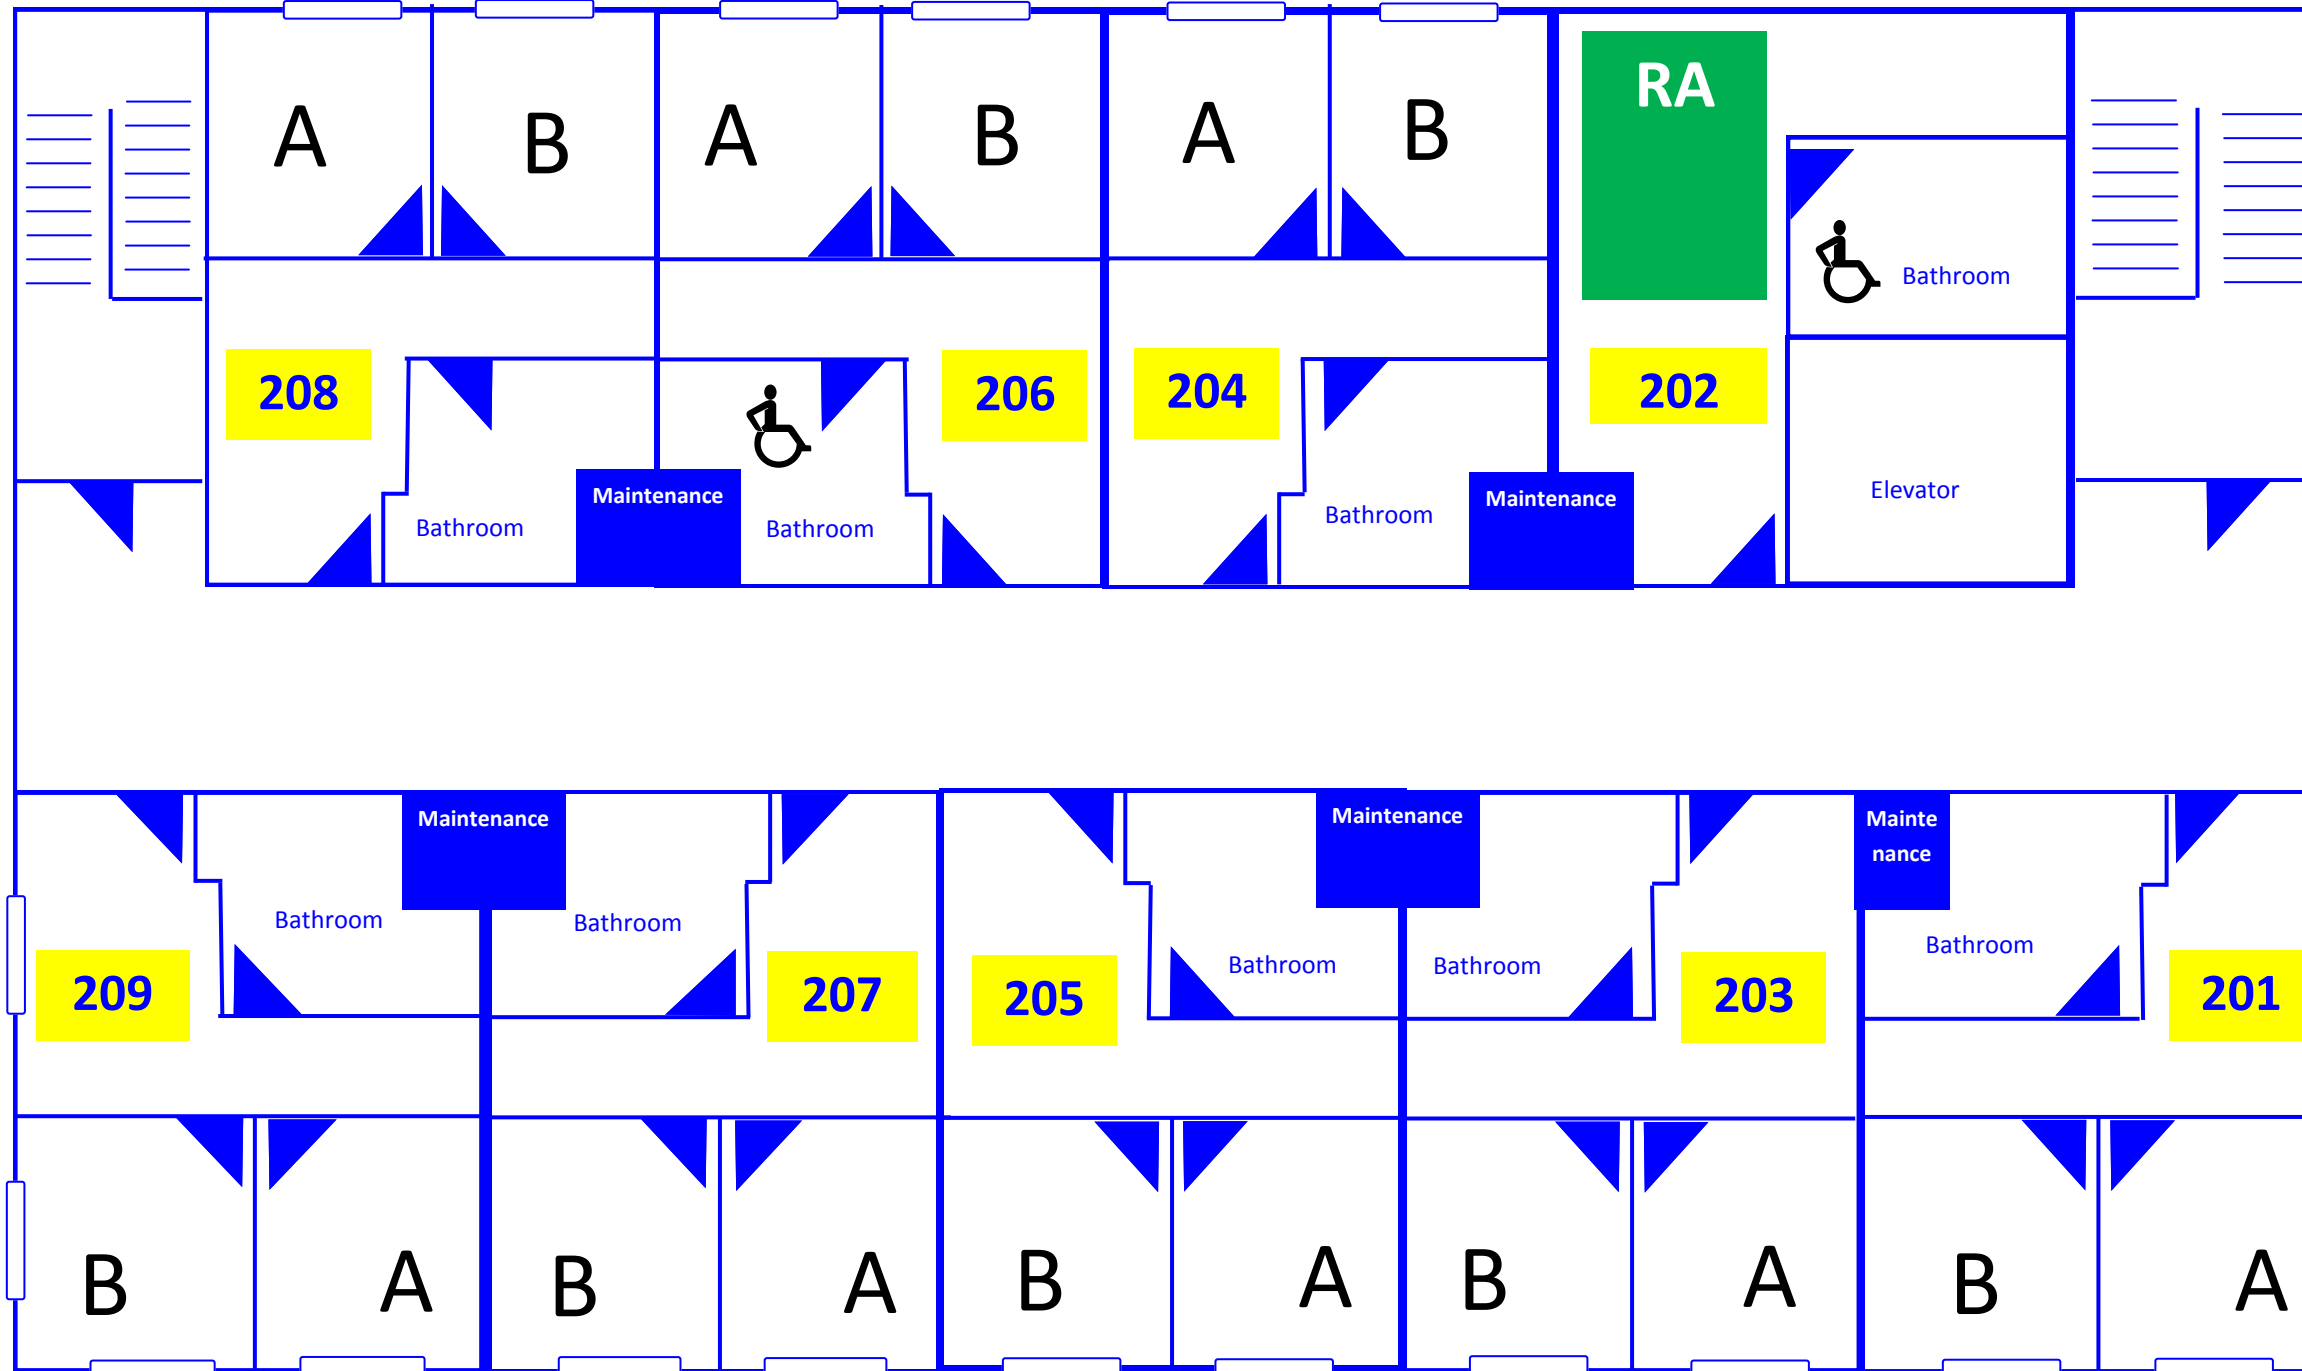

St. Scholastica Residence Hall

Occupancy 55

Building Details:

- ◆ Private bedrooms, 2 rooms per suite
- ◆ Bedroom contains bed, mattress XL, desk, chair, and wardrobe
- ◆ Common area has cable, couch, chair, TV stand, side table
- ◆ Building is wireless
- ◆ Occupancy: 55 women
- ◆ Laundry room on Garden Level
- ◆ Elevator
- ◆ 1st floor has lounge and chapel
- ◆ Kitchen/lounge on Garden Level with refrigerator, microwave, stove, dining table and chairs, couches and chairs, end tables, and coffee table
- ◆ Alcohol is not allowed
- ◆ Located next to the Student Commons
- ◆ Card Entry
- ◆ Parking is in front of building