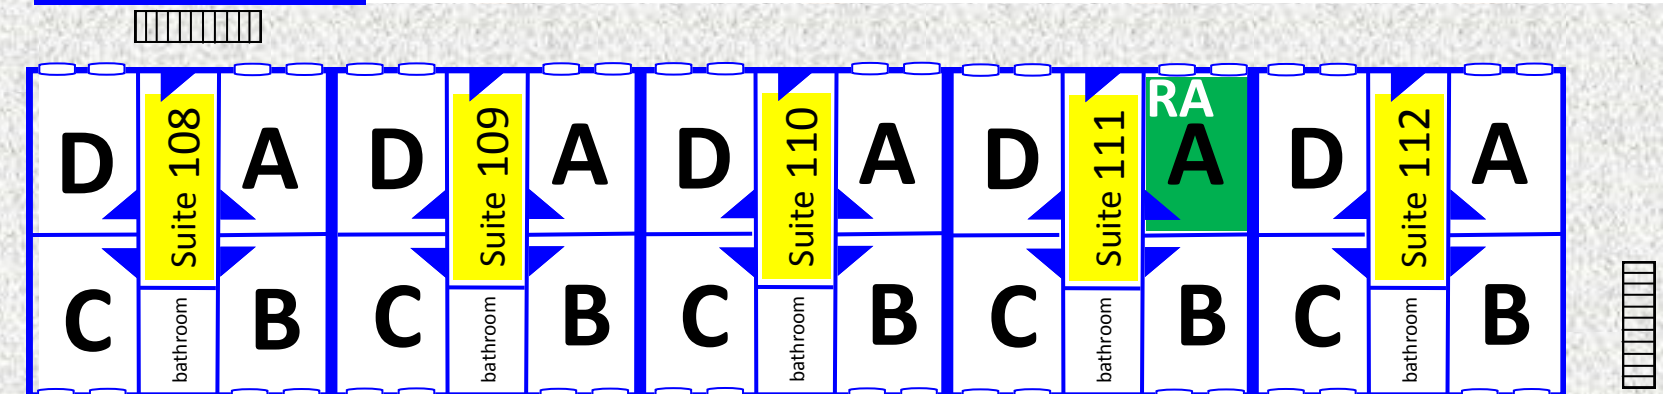

Poellath Residence Hall

Occupancy 197 (with Triples: 210)

2nd floor

*MAY NOT BE TO SCALE

Building Details:

- ◆ Double Rooms; some can be tripled when needed
- ◆ Men's hall
- ◆ Mix of freshmen and upper-class students
- ◆ Occupancy: 1st : 96 & 2nd : 101 (w/ Triples: 114)
- ◆ For laundry, must use laundry in OC
- ◆ Room contains 2 sets each of bed, mattress, desk, chair, and dresser
- ◆ There is a lobby for general use with a pool table; pool equipment can be loaned out in the Res Life office on OC.
- ◆ PO is a dry hall which means no alcohol is allowed even if student is of age (21 years)
- ◆ Located on the Quad between the new Dining Hall and RA
- ◆ There is a picnic area behind the building
- ◆ Parking is either in the lot behind the new Dining Hall or in the OC Lot

O'Connell Residence Hall

Occupancy 202 (with Triples: 216)

1st floor

Building Details:

- ◆ Double Rooms; some can be tripled when needed
- ◆ Women's hall
- ◆ Mix of freshmen and upper-class students
- ◆ Occupancy: 1st : 93 & 2nd : 109 (w/ Triples: 123)
- ◆ Laundry room is located in the basement below room 105
- ◆ Room contains 2 sets each of bed, mattress, desk, chair, and dresser
- ◆ There is a lobby (Clancy's) for general use with a pool table, foosball, ping pong; equipment can be loaned out in the Res Life office on OC
- ◆ OC is a dry hall which means no alcohol is allowed even if student is of age (21 years)
- ◆ Located on the Quad
- ◆ There is a sand volleyball court in front of the building and the Grotto is behind
- ◆ Parking is either in the lot behind the new Dining Hall or in the OC Lot