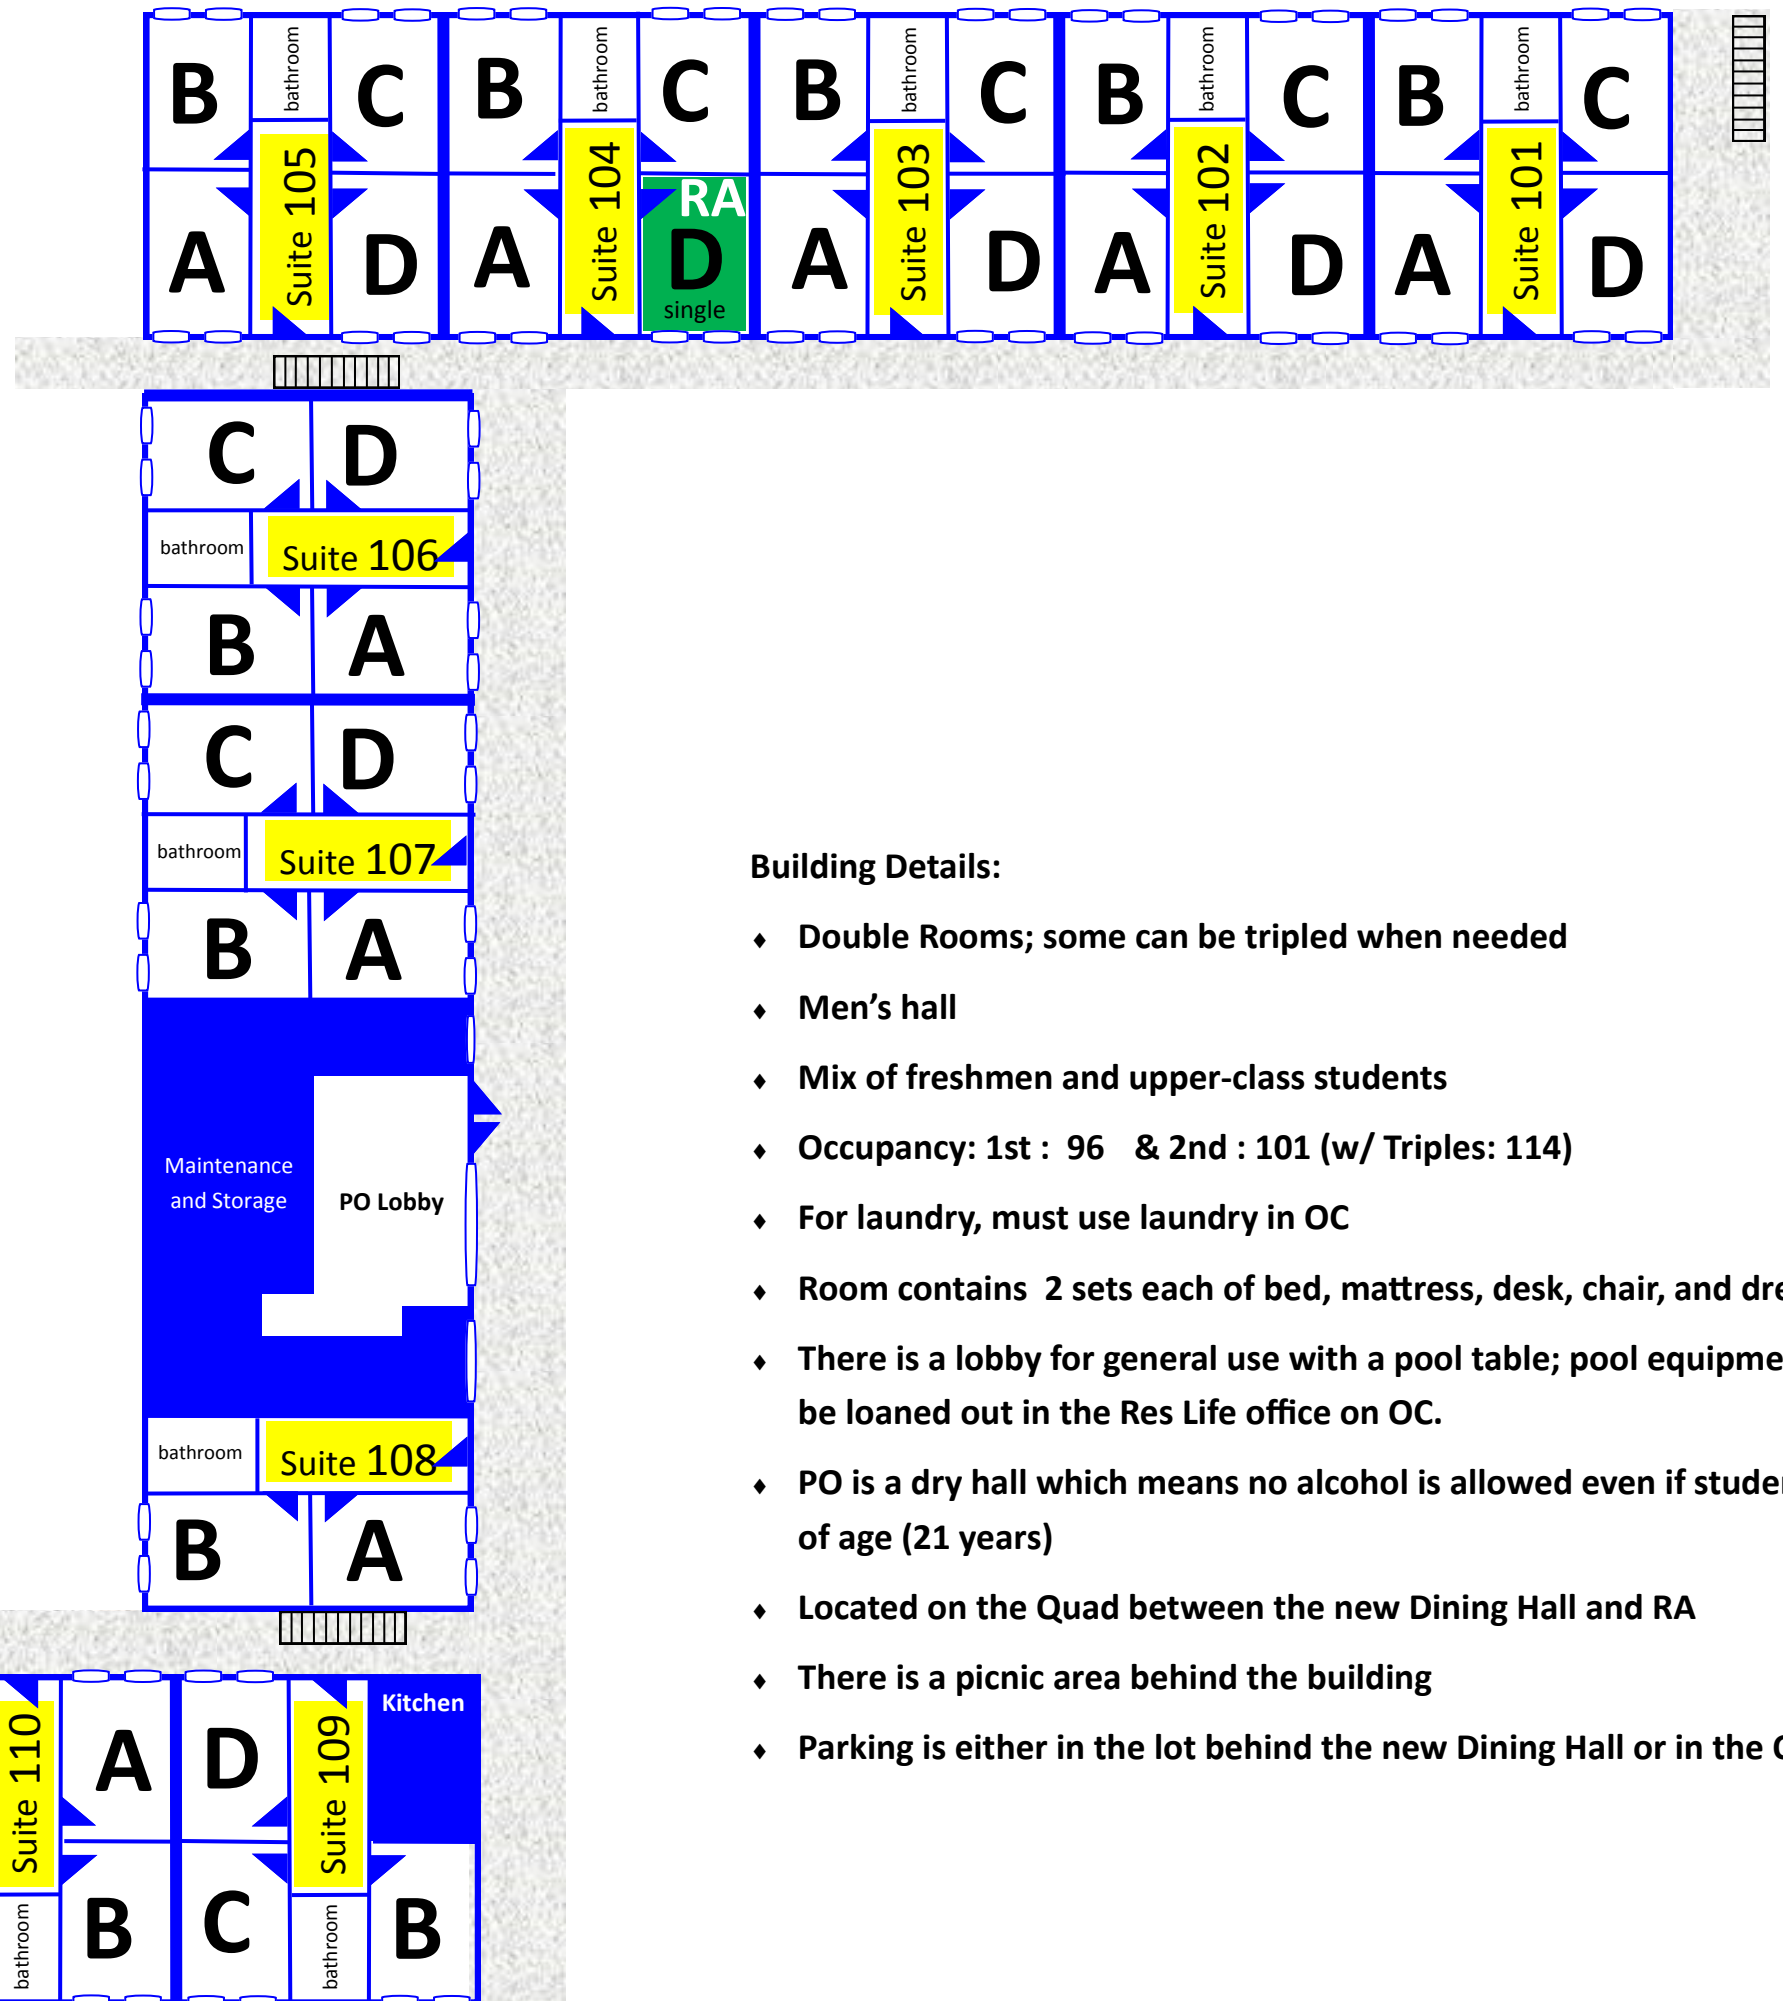

Poellath Residence Hall

Occupancy 197 (with Triples: 210)

1st floor

*MAY NOT BE TO SCALE

Building Details:

- ◆ Double Rooms; some can be tripled when needed
- ◆ Men's hall
- ◆ Mix of freshmen and upper-class students
- ◆ Occupancy: 1st : 96 & 2nd : 101 (w/ Triples: 114)
- ◆ For laundry, must use laundry in OC
- ◆ Room contains 2 sets each of bed, mattress, desk, chair, and dresser
- ◆ There is a lobby for general use with a pool table; pool equipment can be loaned out in the Res Life office on OC.
- ◆ PO is a dry hall which means no alcohol is allowed even if student is of age (21 years)
- ◆ Located on the Quad between the new Dining Hall and RA
- ◆ There is a picnic area behind the building
- ◆ Parking is either in the lot behind the new Dining Hall or in the OC Lot

Poellath Residence Hall

Occupancy 197 (with Triples: 210)

2nd floor

*MAY NOT BE TO SCALE

Building Details:

- ◆ Double Rooms; some can be tripled when needed
- ◆ Men's hall
- ◆ Mix of freshmen and upper-class students
- ◆ Occupancy: 1st : 96 & 2nd : 101 (w/ Triples: 114)
- ◆ For laundry, must use laundry in OC
- ◆ Room contains 2 sets each of bed, mattress, desk, chair, and dresser
- ◆ There is a lobby for general use with a pool table; pool equipment can be loaned out in the Res Life office on OC.
- ◆ PO is a dry hall which means no alcohol is allowed even if student is of age (21 years)
- ◆ Located on the Quad between the new Dining Hall and RA
- ◆ There is a picnic area behind the building
- ◆ Parking is either in the lot behind the new Dining Hall or in the OC Lot